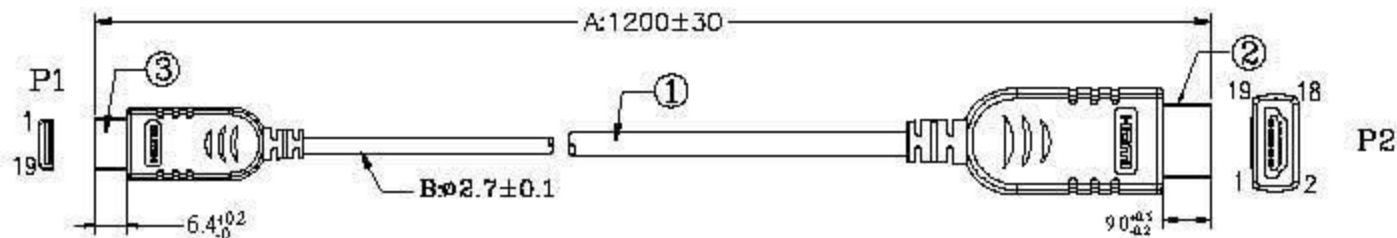

Datenblatt - Fiche technique - Data sheet

11.04.5630

ROLINE HDMI High Speed Slim Kabel mit Ethernet, Stecker HDMI - Mini HDMI,
1,2m

ROLINE Câble HDMI High Speed avec Ethernet Slim, HDMI mâle - Mini HDMI
mâle, 1,2m

ROLINE Slim HDMI High Speed Cable + Ethernet, A - C, M/M, 1.2 m

4. OUTER JACKET: PVC 45Pa BLACK(1101) (RoHS)
3. HDMI C/M U type, terminal gold flashed 15u", plug gold flashed, w/40#cabletrough for automatical soldering RoHS
2. HDMI A/M U type, terminal gold flashed 15u", plug gold flashed, w/40#cabletrough for automatical soldering RoHS
1. (40#1P+D+A+MY)4C+(36#1P+1)+40#3C+32#1C+A+S BLACK(1101) OD:2.7MM 1200MM RoHS

A	FIRST EDITION	ECB	14/11/11
REV.	ECR	DESCRIPTION	C.N. DATE
		Rotronic Co., Ltd.	
<small>UNLESS OTHERWISE SPECIFIED DIMENSIONS ARE IN MILLIMETERS TOLERANCE TELEPHONE: 317</small>		ROLINE Slim HDMI High Sp. Cable w/Ethernet, A-C, 1.2m	
<small>DIMENSIONS</small> 0.00 TO 30.00mm ±0.10mm 30.01 TO 80.00mm ±0.13mm 80.01 TO 150.00mm ±0.15mm 150.01mm ±0.20mm		<small>TOLERANCES</small> ±0.10mm ±0.13mm ±0.15mm ±0.20mm	
<small>WATERAL</small> FINISH		<small>PART NO.</small> 2162-3574	
<small>SCALE</small> SHEET 1/1 UNIT MM SIZE A4 PDA A		<small>REV.</small> A	