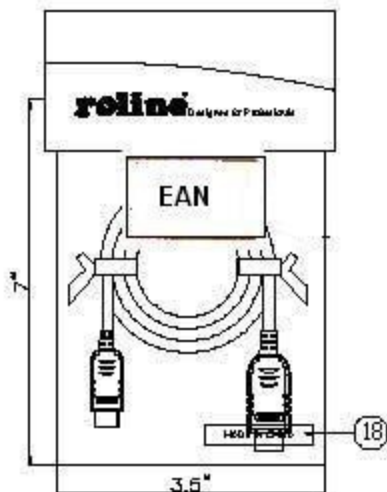

Datenblatt - Fiche technique - Data sheet

11.04.5630

ROLINE HDMI High Speed Slim Kabel mit Ethernet, Stecker HDMI - Mini HDMI,
1,2m

ROLINE Câble HDMI High Speed avec Ethernet Slim, HDMI mâle - Mini HDMI
mâle, 1,2m

ROLINE Slim HDMI High Speed Cable + Ethernet, A - C, M/M, 1.2 m

4. OUTER JACKET: PVC 45Pa BLACK(1101) (RoHS)
3. HDMI C/M U type, terminal gold flashed 15u", plug gold flashed, w/40#cabletrough for automatical soldering RoHS
2. HDMI A/M U type, terminal gold flashed 15u", plug gold flashed, w/40#cabletrough for automatical soldering RoHS
1. (40#1P+D+A+MY)4C+(36#1P+1)+40#3C+32#1C+A+S BLACK(1101) OD:2.7MM 1200MM RoHS

A	FIRST EDITION	ECB	14/11/11
REV.	ECR	DESCRIPTION	C.N. DATE
		Rotronic Co., Ltd.	
<small>UNLESS OTHERWISE SPECIFIED DIMENSIONS ARE IN MILLIMETERS TOLERANCE TELEPHONE: 317</small>		ROLINE Slim HDMI High Sp. Cable w/Ethernet, A-C, 1.2m	
<small>DIMENSIONS</small> 0.00 TO 30.00mm ±0.10mm 30.01 TO 80.00mm ±0.13mm 80.01 TO 150.00mm ±0.15mm 150.01mm ±0.20mm		<small>TOLERANCES</small> ±0.10mm ±0.13mm ±0.15mm ±0.20mm	
<small>WATERAL</small> FINISH		<small>PART NO.</small> 2162-3574	
<small>SCALE</small> SHEET 1/1 UNIT MM SIZE A4 PDA A		<small>REV.</small> A	