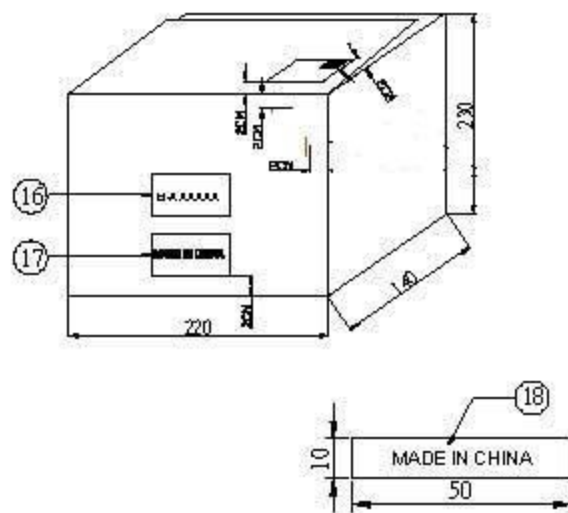

Datenblatt - Fiche technique - Data sheet

11.04.5630

ROLINE HDMI High Speed Slim Kabel mit Ethernet, Stecker HDMI - Mini HDMI,
1,2m

ROLINE Câble HDMI High Speed avec Ethernet Slim, HDMI mâle - Mini HDMI
mâle, 1,2m

ROLINE Slim HDMI High Speed Cable + Ethernet, A - C, M/M, 1.2 m

4. OUTER JACKET: PVC 45Pa BLACK(1101) (RoHS)
3. HDMI C/M U type, terminal gold flashed 15u", plug gold flashed, w/40#cabletrough for automatical soldering RoHS
2. HDMI A/M U type, terminal gold flashed 15u", plug gold flashed, w/40#cabletrough for automatical soldering RoHS
1. (40#1P+D+A+MY)4C+(36#1P+1)+40#3C+32#1C+A+S BLACK(1101) OD:2.7MM 1200MM RoHS

A	FIRST EDITION	ECB	14/11/11
REV.	ECR	DESCRIPTION	C.N. DATE
		Rotronic Co., Ltd.	
<small>UNLESS OTHERWISE SPECIFIED DIMENSIONS ARE IN MILLIMETERS TOLERANCE TELEPHONE: 317</small>		ROLINE Slim HDMI High Sp. Cable w/Ethernet, A-C, 1.2m	
<small>DIMENSIONS</small> 0.00 TO 30.00mm ±0.10mm 30.01 TO 80.00mm ±0.13mm 80.01 TO 150.00mm ±0.15mm 150.01mm ±0.20mm		<small>TOLERANCES</small> ±0.10mm ±0.13mm ±0.15mm ±0.20mm	
<small>WATERAL</small> FINISH		<small>PART NO.</small> 2162-3574	
<small>SCALE</small> SHEET 1/1 UNIT MM SIZE A4 PDA A		<small>REV.</small> A	