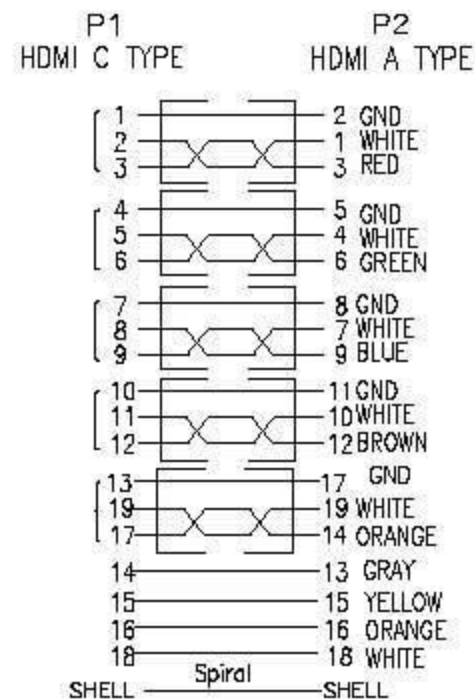

Datenblatt - Fiche technique - Data sheet

11.04.5630

ROLINE HDMI High Speed Slim Kabel mit Ethernet, Stecker HDMI - Mini HDMI,
1,2m

ROLINE Câble HDMI High Speed avec Ethernet Slim, HDMI mâle - Mini HDMI
mâle, 1,2m

ROLINE Slim HDMI High Speed Cable + Ethernet, A - C, M/M, 1.2 m

4. OUTER JACKET: PVC 45Pa BLACK(1101) (RoHS)
3. HDMI C/M U type, terminal gold flashed 15u", plug gold flashed, w/40#cabletrough for automatical soldering RoHS
2. HDMI A/M U type, terminal gold flashed 15u", plug gold flashed, w/40#cabletrough for automatical soldering RoHS
1. (40#1P+D+A+MY)4C+(36#1P+1)+40#3C+32#1C+A+S BLACK(1101) OD:2.7MM 1200MM RoHS

A	FIRST EDITION	ECB	14/11/11
REV.	ECR	DESCRIPTION	C.N. DATE
		Rotronic Co., Ltd.	
<small>UNLESS OTHERWISE SPECIFIED DIMENSIONS ARE IN MILLIMETERS TOLERANCE TELEPHONE: 317</small>		ROLINE Slim HDMI High Sp. Cable w/Ethernet, A-C, 1.2m	
<small>DIMENSIONS</small> 0.00 TO 30.00mm ±0.10mm 30.01 TO 80.00mm ±0.13mm 80.01 TO 150.00mm ±0.15mm 150.01mm ±0.20mm		<small>TOLERANCES</small> ±0.10mm ±0.13mm ±0.15mm ±0.20mm	
<small>WATERAL</small> FINISH		<small>PART NO.</small> 2162-3574	
<small>SCALE</small> SHEET 1/1 UNIT MM SIZE A4 PDA A		<small>REV.</small> A	