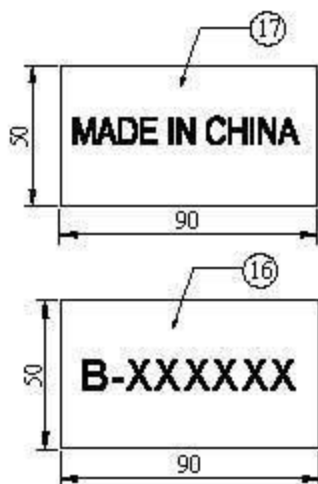

Datenblatt - Fiche technique - Data sheet

11.04.5630

ROLINE HDMI High Speed Slim Kabel mit Ethernet, Stecker HDMI - Mini HDMI,
1,2m

ROLINE Câble HDMI High Speed avec Ethernet Slim, HDMI mâle - Mini HDMI
mâle, 1,2m

ROLINE Slim HDMI High Speed Cable + Ethernet, A - C, M/M, 1.2 m

4. OUTER JACKET: PVC 45Pa BLACK(1101) (RoHS)
3. HDMI C/M U type, terminal gold flashed 15u", plug gold flashed, w/40#cabletrough for automatical soldering RoHS
2. HDMI A/M U type, terminal gold flashed 15u", plug gold flashed, w/40#cabletrough for automatical soldering RoHS
1. (40#1P+D+A+MY)4C+(36#1P+1)+40#3C+32#1C+A+S BLACK(1101) OD:2.7MM 1200MM RoHS

A	FIRST EDITION	ECB	14/11/11
REV.	ECR	DESCRIPTION	C.N. DATE
		Rotronic Co., Ltd.	
<small>UNLESS OTHERWISE SPECIFIED DIMENSIONS ARE IN MILLIMETERS TOLERANCE TELEPHONE: 317</small>		ROLINE Slim HDMI High Sp. Cable w/Ethernet, A-C, 1.2m	
<small>DIMENSIONS</small> 0.00 TO 30.00mm ±0.10mm 30.01 TO 80.00mm ±0.13mm 80.01 TO 150.00mm ±0.15mm 150.01mm ±0.20mm		<small>TOLERANCES</small> ±0.10mm ±0.13mm ±0.15mm ±0.20mm	
<small>WATERAL</small> FINISH		<small>PART NO.</small> 2162-3574	
<small>SCALE</small> SHEET 1/1 UNIT MM SIZE A4 PDA A		<small>REV.</small> A	