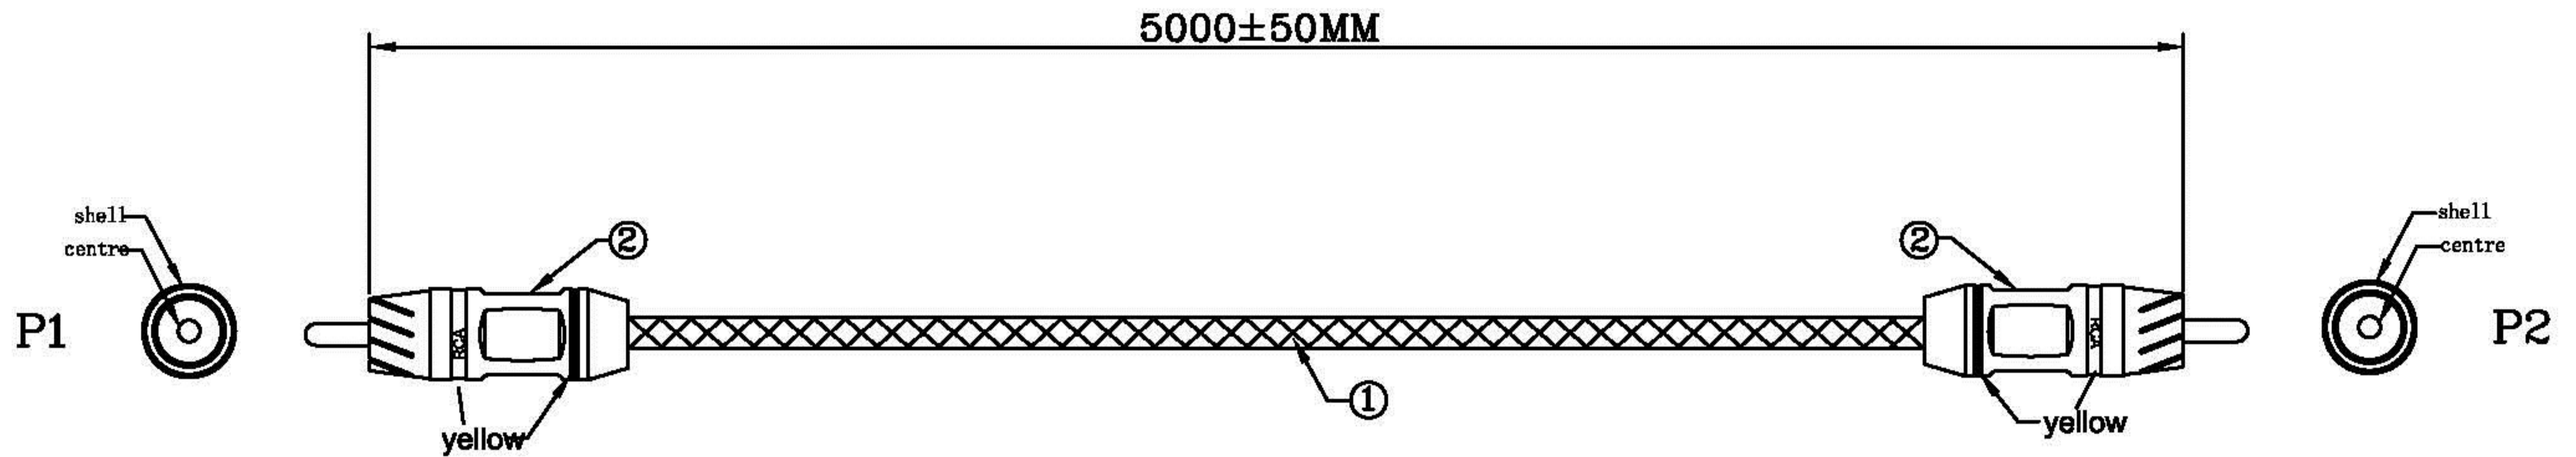

Datenblatt - Fiche technique - Data sheet

**11.88.4253**

ROLINE GOLD Cinch-Verbindungskabel simplex Stecker / Stecker, gelb, 5,0m

ROLINE GOLD Câble de raccordement RCA simplex M / M, jaune, 5,0m

ROLINE GOLD Cinch Cable, simplex M - M, Yellow, 5.0m

REV.	TOLERANCE		DESCRIPTION	DATE
	INCHES	M/M	<b>Rotronic Co., Ltd.</b>	
.X	.015	.30		
.XX	.010	.10		
.XXX	.005	.05		
DRAWN BY			CUSTOMER :	
joe			CUSTOMER P/N :	
			11.09.4253	
CHECK BY			SCALE	NONE
APPD BY			UNIT	MM
			DATE	2012.10.08

NO	DESCRIPTION	Q'TY	UNIT
2	RCA M copper shell (plated 24K gold) M INSULATION:WHITE with yellow rubber ring	2	set
1	RG59U 26AWG(1/0.40CCS)+AB(16/4/0.10BC) OD:5.0mm black + black/gold nylon	L	M

DRAWING NO.:		REV.
		1
		1/1