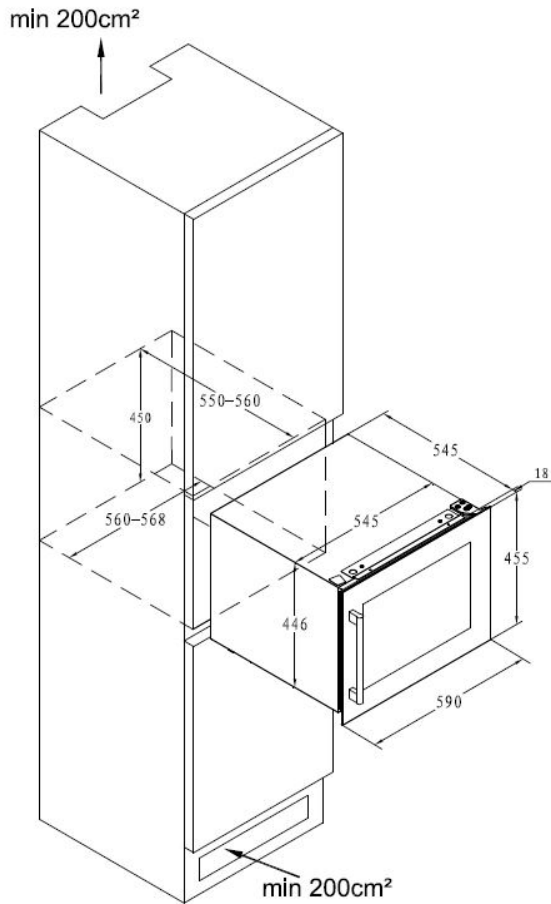

Reference: CBI28S1B

Single-compartment service wine cabinet

Built-in column range

> EQUIPMENTS INCLUDED

- 2 semi-sliding wooden shelves
- Anti-vibration system

> TECHNICAL CHARACTERISTICS

- Energy class: G
- Annual electrical consumption: 135 kWh
- Climatic class: SN-ST
- Noise level: 40 dB
- EEI: 167.0
- Voltage: 220-240 V
- Power input: 65 W
- Category: 2 - Wine cellar
- Type of gas: R600a

> SAFETY

- **Visual and audible alarms:** notify you when your attention is required

> LOGISTIC DATAS

Gross dimensions (WxDxH cm)	: 65 x 65 x 51,5
Net dimensions (WxDxH cm)	: 59 x 56,3 x 45,5
Gross weight (kg)	: 30.00
Net weight (kg)	: 26.60
Full truck (pcs)	: 0
Container (pcs)	20' : 108
	40' : 216
	40' HC : 269

Gencod 3595320106343

> COMPATIBLE ACCESSORIES

Only available in spare parts