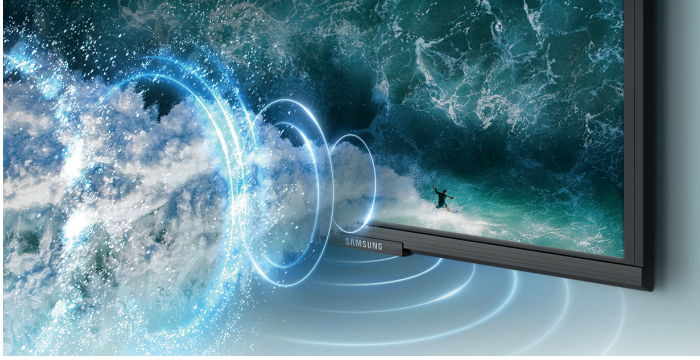

Key features

A billion shades of color with Quantum Dot

Quantum Dot technology delivers our finest picture ever. With Color Volume 100%, Quantum Dot takes light and turns it into breathtaking color that stays true at any level of brightness.

Key features

Virtual sound that tracks the action

With 3D surround sound leveraging our virtual top channel audio, any room, small or large, is fully immersed in the audio experience.

Simply tap to connect

Mirroring movies or music from guests' mobile devices to TV is as simple as a tap. When they tap their in-room TV with their mobile device, the TV senses the tap and mirrors automatically.

* Tap View is available on Samsung Galaxy devices with Android OS 8.1 and higher.