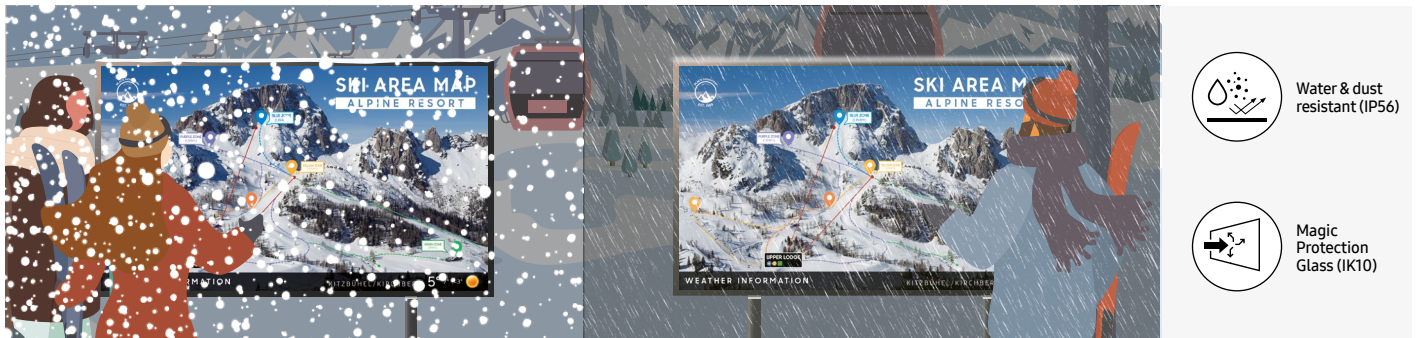

Flexible and robust hardware to enhance any business

Outdoor displays require certification to ensure they can perform in a variety of conditions, from snow and rain, to strong sunlight and even external physical impact. Typically, providing this robust durability requires bulky hardware, but Samsung's OHA series offers a slim design that blends well in a variety of outdoor environment.

* IP56 (Ingress Protection Rating): Degrees of protection provided by enclosures (IEC 60529)

* The IK European strength test rating uses a 0-10 scale (where 10 indicates the highest possible protection) to measure the degree of resistance against external impact.