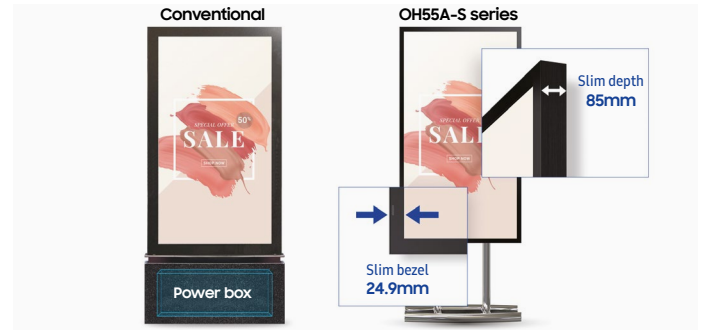

Powerful performance with slim design

A slim, all-in-one composition enables easy installation, while long-term performance is ensured through IP56 protection, anti-reflection technology, damage defense and an efficient cooling system. Plus, an integrated power box condenses operational components and supports an ultra slim frame.

* "Conventional" refers to Samsung's OHD series.

* IP56 (Ingress Protection Rating): Degrees of protection provided by enclosures (IEC 60529)

* The IK European strength test rating uses a 0-10 scale (where 10 indicates the highest possible protection) to measure the degree of resistance against external impact.

* Design including depth and bezel size may vary by model.