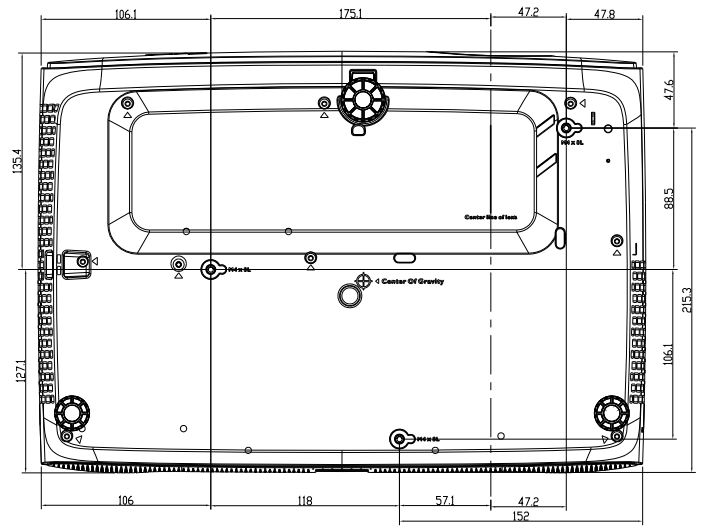

CEILING / WALL MOUNT CHART