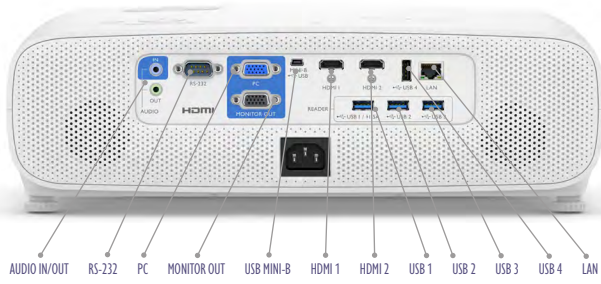

INPUT/OUTPUT TERMINALS