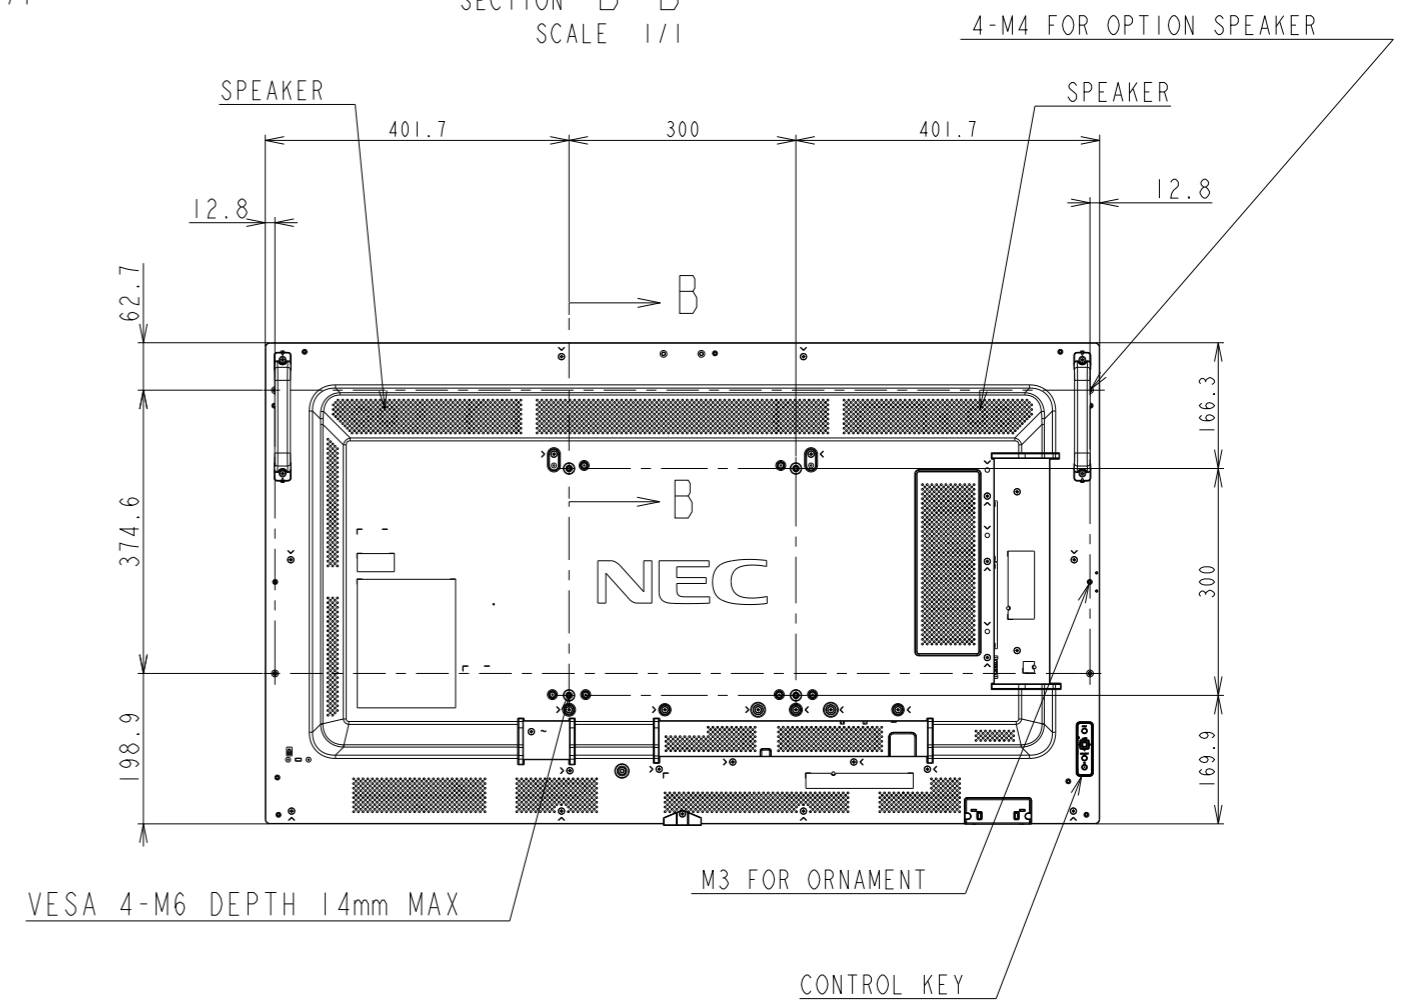

M491 OUTLINE

SECTION A-A
SCALE 1/1

SECTION B-B
SCALE 1/1

DETAIL C
SCALE 1/2

DETAIL D
SCALE 1/2

UNIT	mm
MODEL	M491
SCALE	1/10
Sharp NEC Display Solutions 2020/12/02	