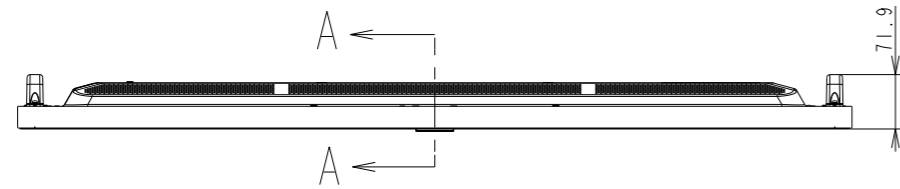

M491 OUTLINE

SECTION A-A
SCALE 1/1

SECTION B-B
SCALE 1/1

DETAIL C
SCALE 1/2

DETAIL D
SCALE 1/2

UNIT	mm
MODEL	M491
SCALE	1/10
Sharp NEC Display Solutions 2020/12/02	