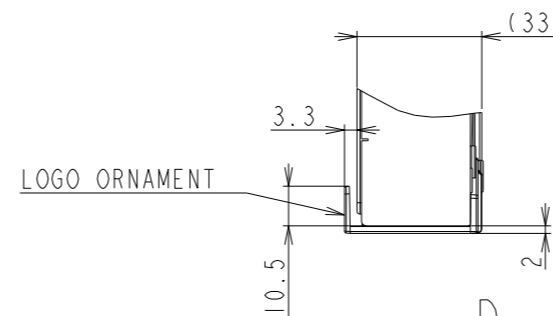

M491 OUTLINE

SECTION A-A
SCALE 1/1

SECTION B-B
SCALE 1/1

DETAIL C
SCALE 1/2

DETAIL D
SCALE 1/2

UNIT	mm
MODEL	M491
SCALE	1/10
Sharp NEC Display Solutions 2020/12/02	