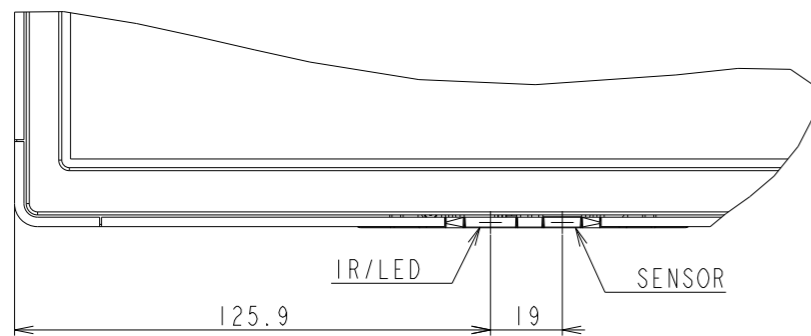

M491 OUTLINE

SECTION A-A
SCALE 1/1

SECTION B-B
SCALE 1/1

DETAIL C
SCALE 1/2

DETAIL D
SCALE 1/2

UNIT	mm
MODEL	M491
SCALE	1/10
Sharp NEC Display Solutions 2020/12/02	