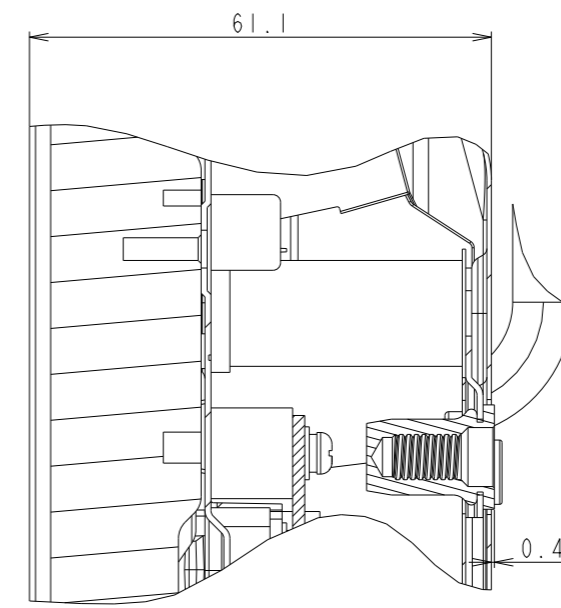

M491 OUTLINE

SECTION A-A
SCALE 1/1

SECTION B-B
SCALE 1/1

DETAIL C
SCALE 1/2

DETAIL D
SCALE 1/2

UNIT	mm
MODEL	M491
SCALE	1/10
Sharp NEC Display Solutions 2020/12/02	