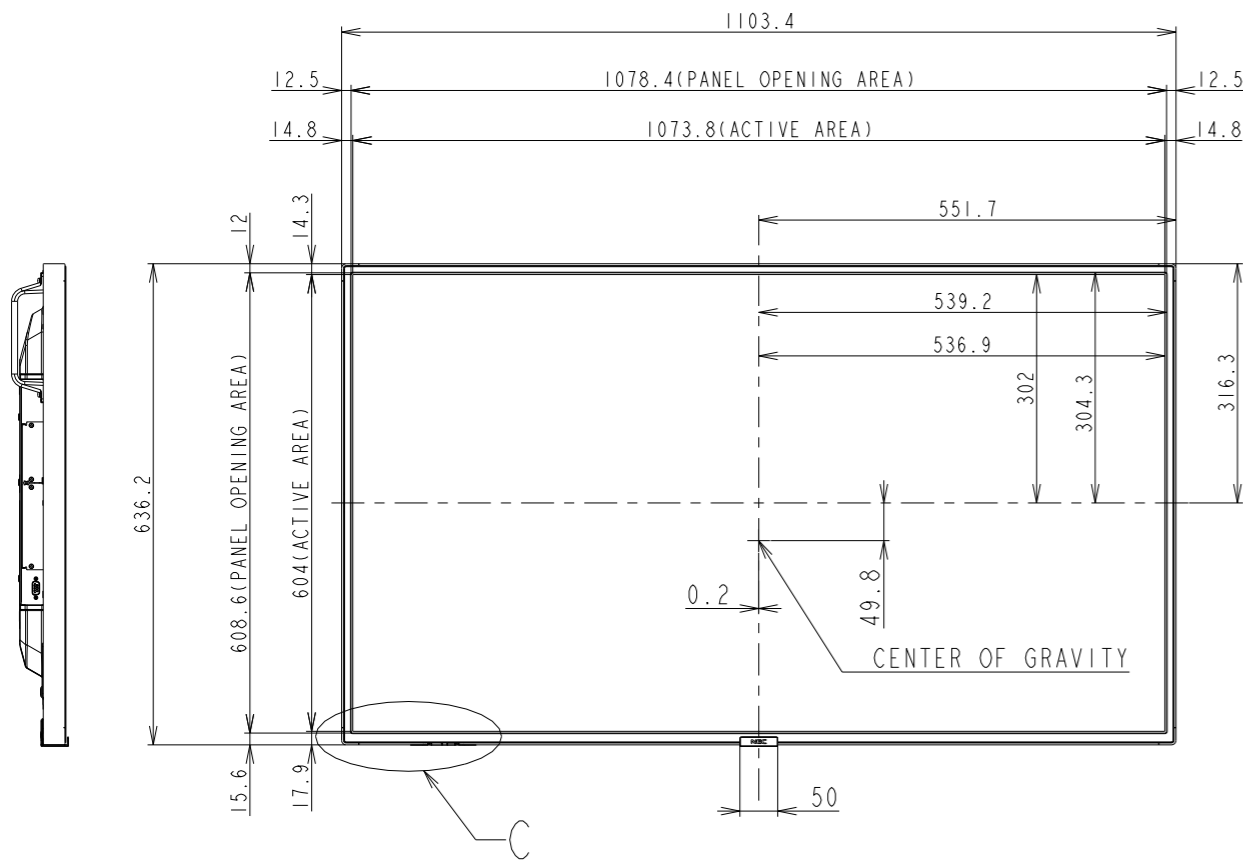

M491 OUTLINE

SECTION A-A
SCALE 1/1

SECTION B-B
SCALE 1/1

DETAIL C
SCALE 1/2

DETAIL D
SCALE 1/2

UNIT	mm
MODEL	M491
SCALE	1/10
Sharp NEC Display Solutions 2020/12/02	