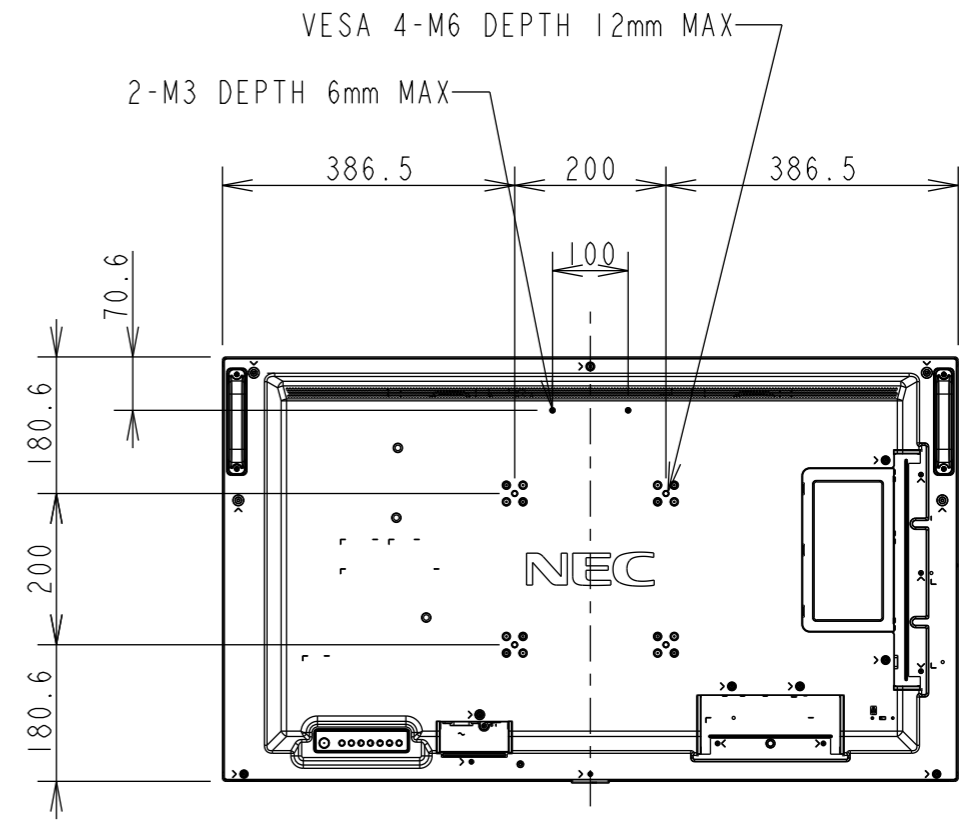

ME431 OUTLINE

UNIT	mm
MODEL	ME431
SCALE	1/10
Sharp NEC display solutions 2020/11/10	