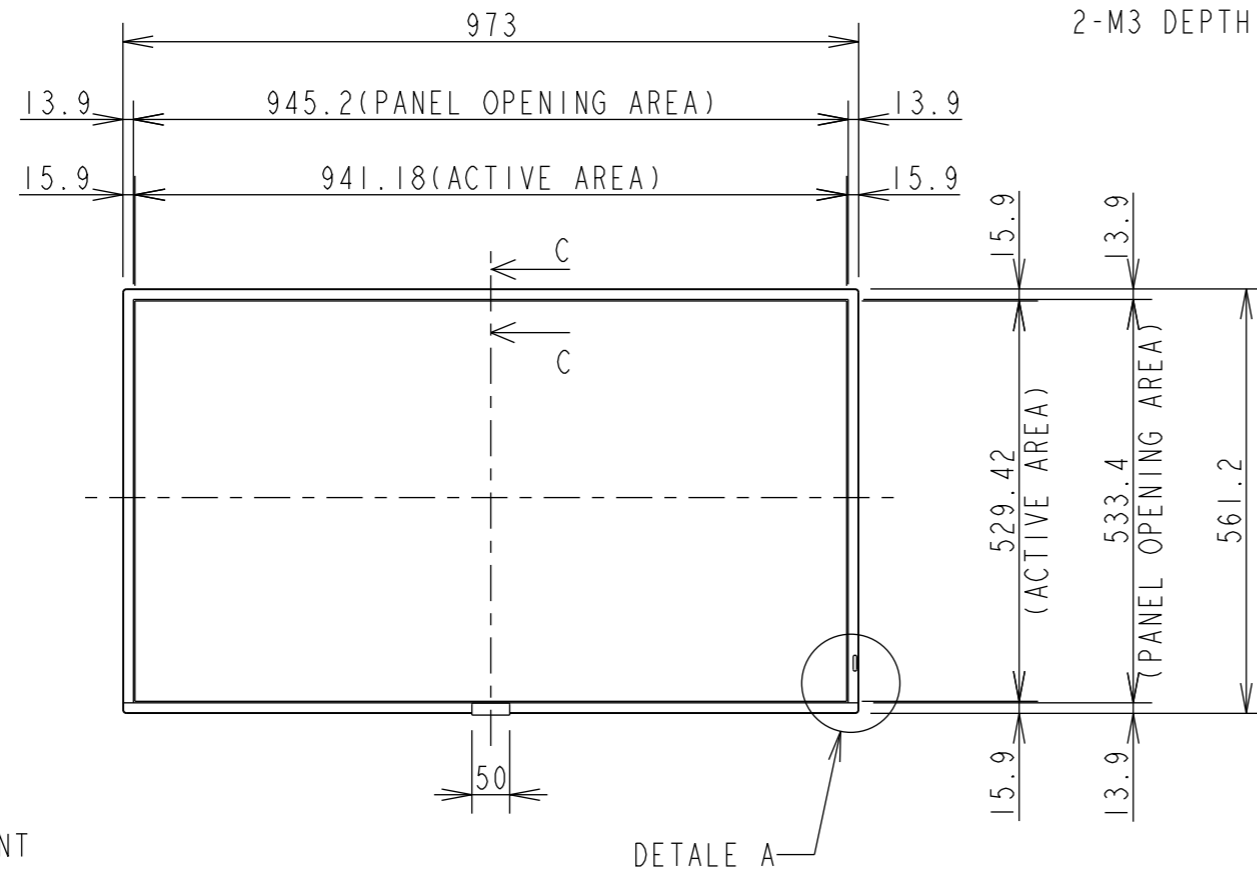

ME431 OUTLINE

UNIT	mm
MODEL	ME431
SCALE	1/10
Sharp NEC display solutions 2020/11/10	