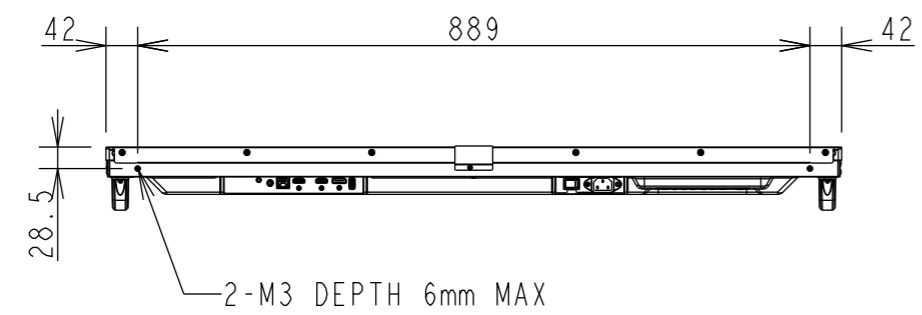

ME431 OUTLINE

UNIT	mm
MODEL	ME431
SCALE	1/10
Sharp NEC display solutions 2020/11/10	