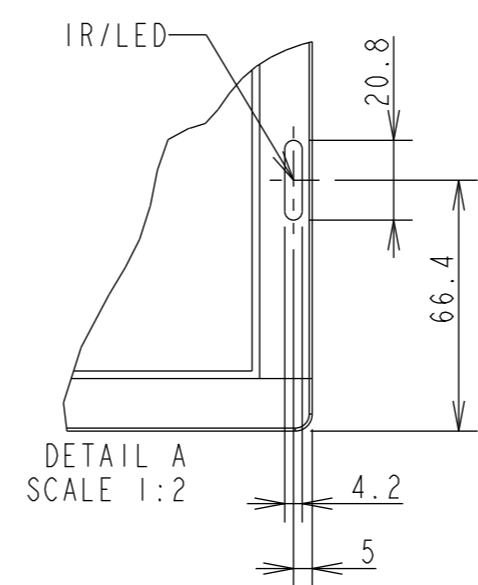

ME431 OUTLINE

UNIT	mm
MODEL	ME431
SCALE	1/10
Sharp NEC display solutions 2020/11/10	