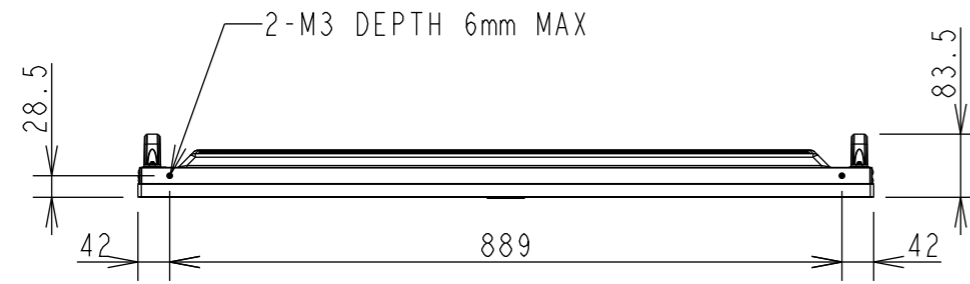

ME431 OUTLINE

UNIT	mm
MODEL	ME431
SCALE	1/10
Sharp NEC display solutions 2020/11/10	