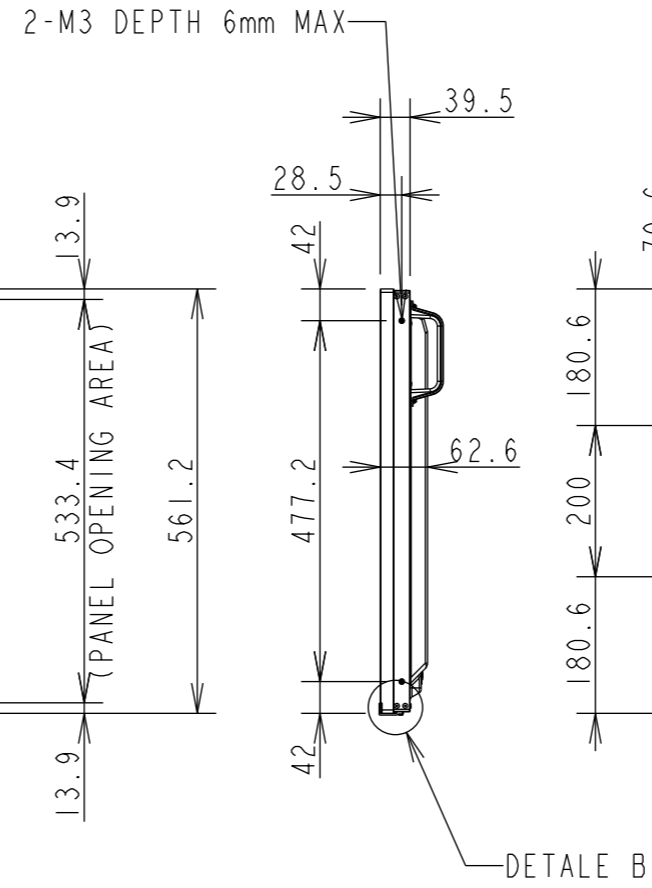

ME431 OUTLINE

UNIT	mm
MODEL	ME431
SCALE	1/10
Sharp NEC display solutions 2020/11/10	