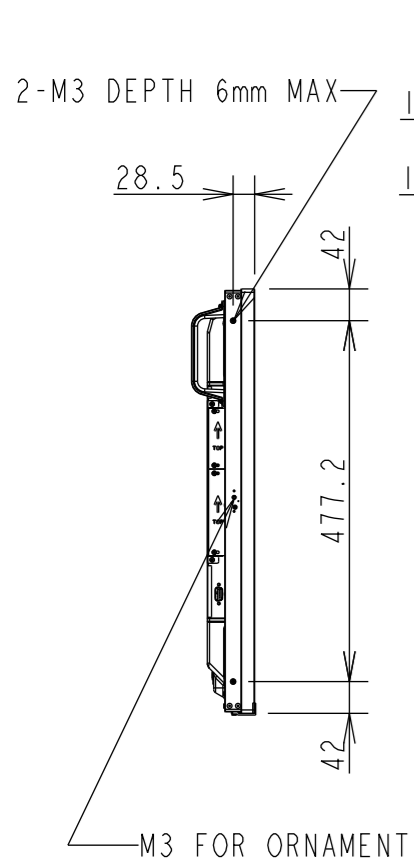

ME431 OUTLINE

UNIT	mm
MODEL	ME431
SCALE	1/10
Sharp NEC display solutions 2020/11/10	