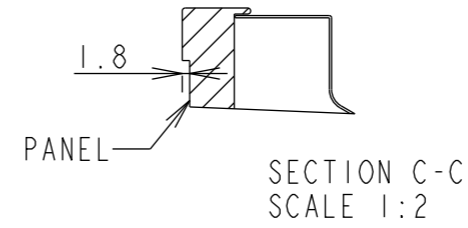

ME431 OUTLINE

UNIT	mm
MODEL	ME431
SCALE	1/10
Sharp NEC display solutions 2020/11/10	