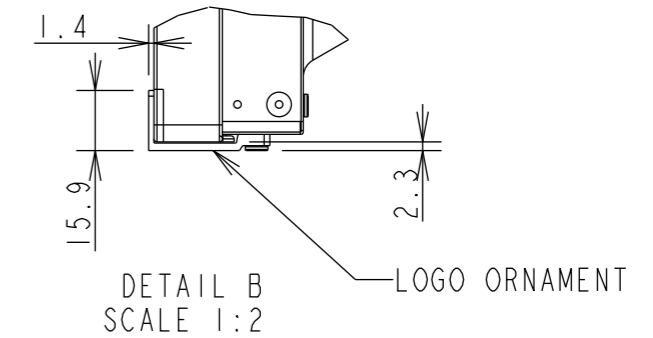

ME431 OUTLINE

UNIT	mm
MODEL	ME431
SCALE	1/10
Sharp NEC display solutions 2020/11/10	