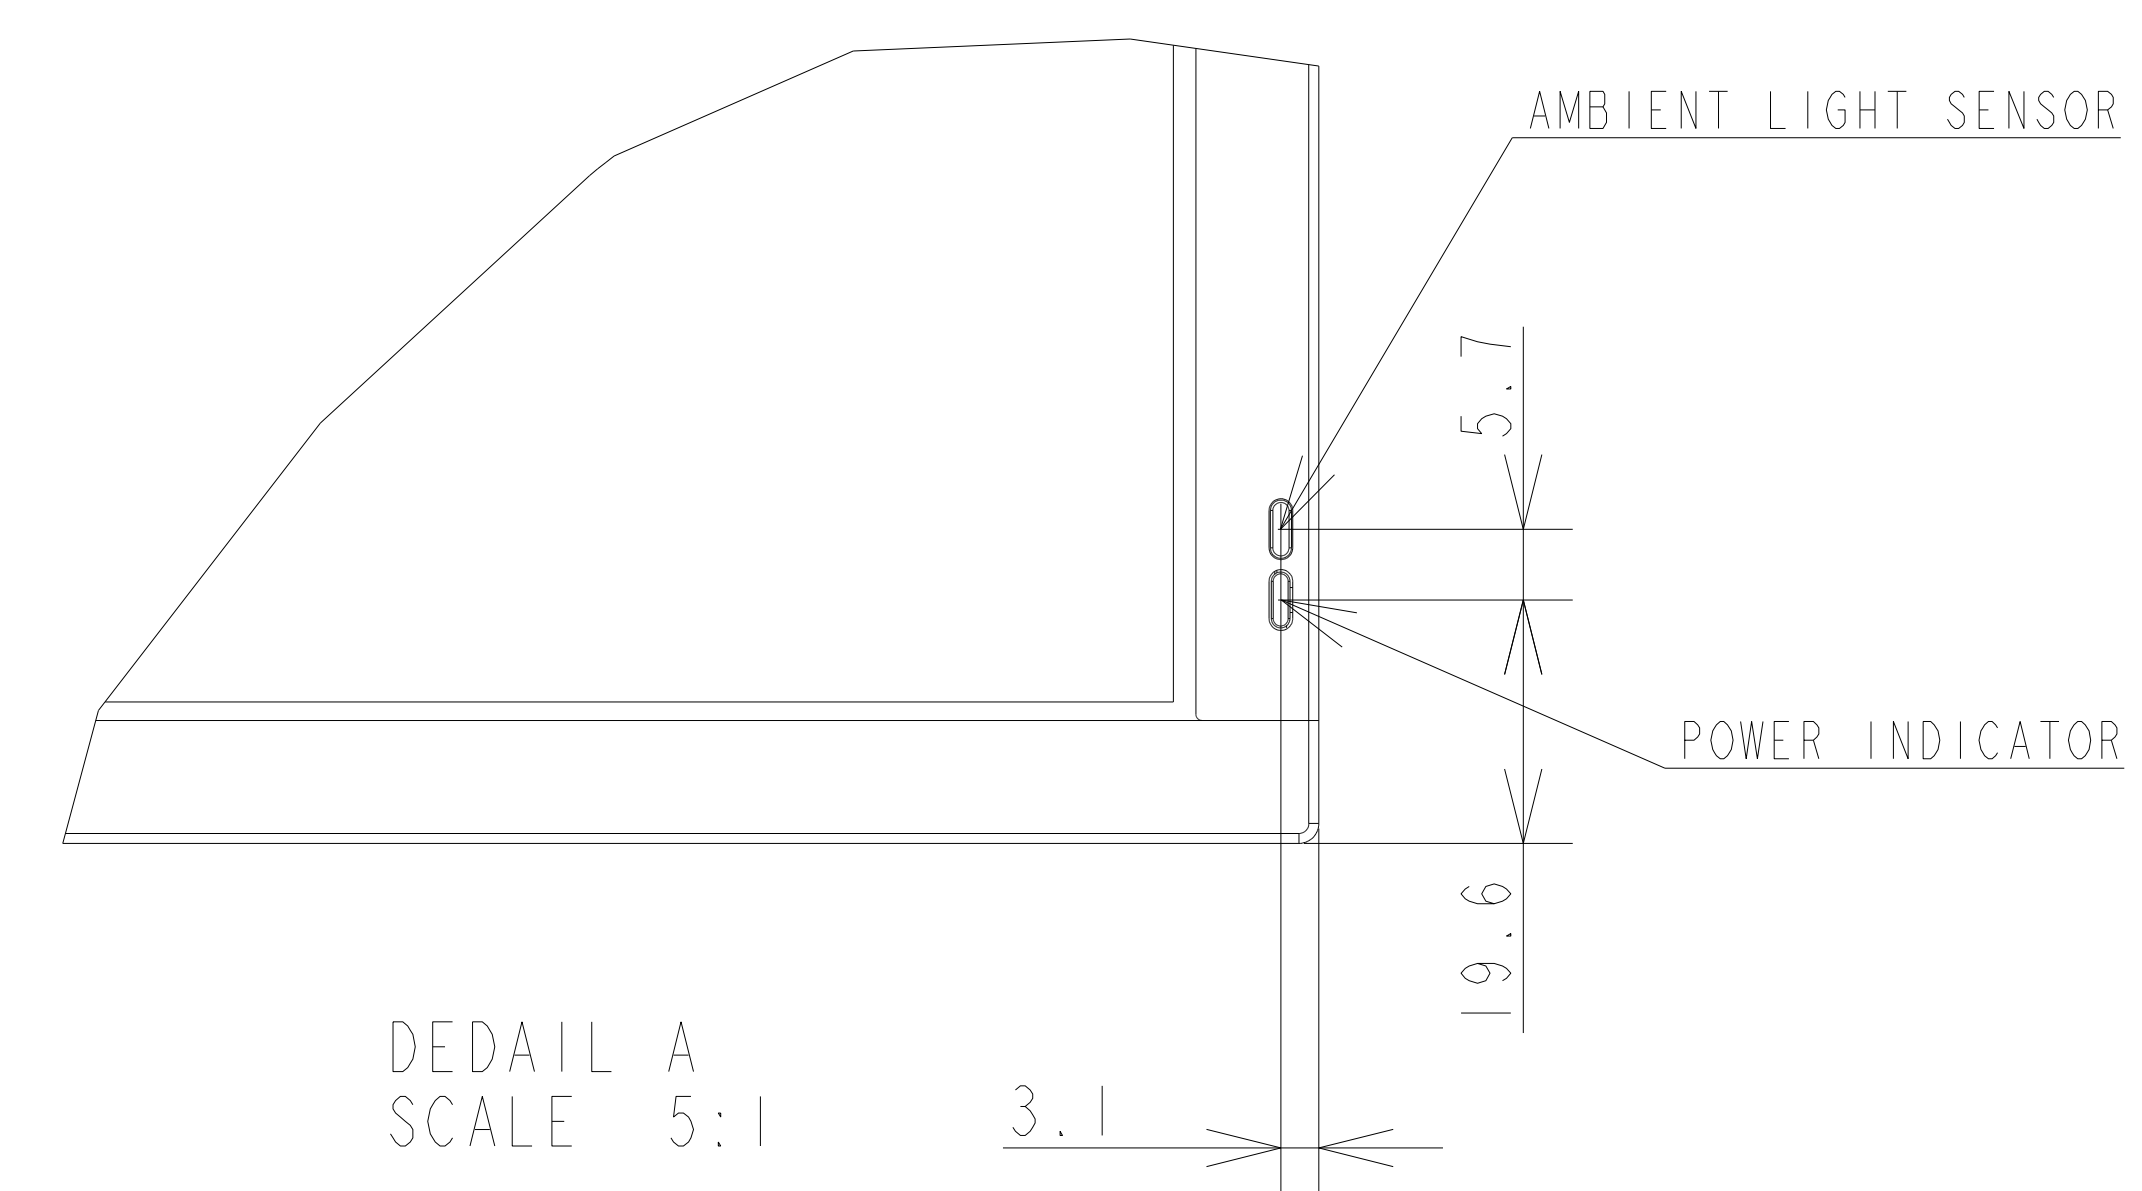

# PN-ME432 OUTLINE

UNIT	mm
MODEL	PN-ME432
Sharp NEC Display Solutions, Ltd	
2023/09/15	