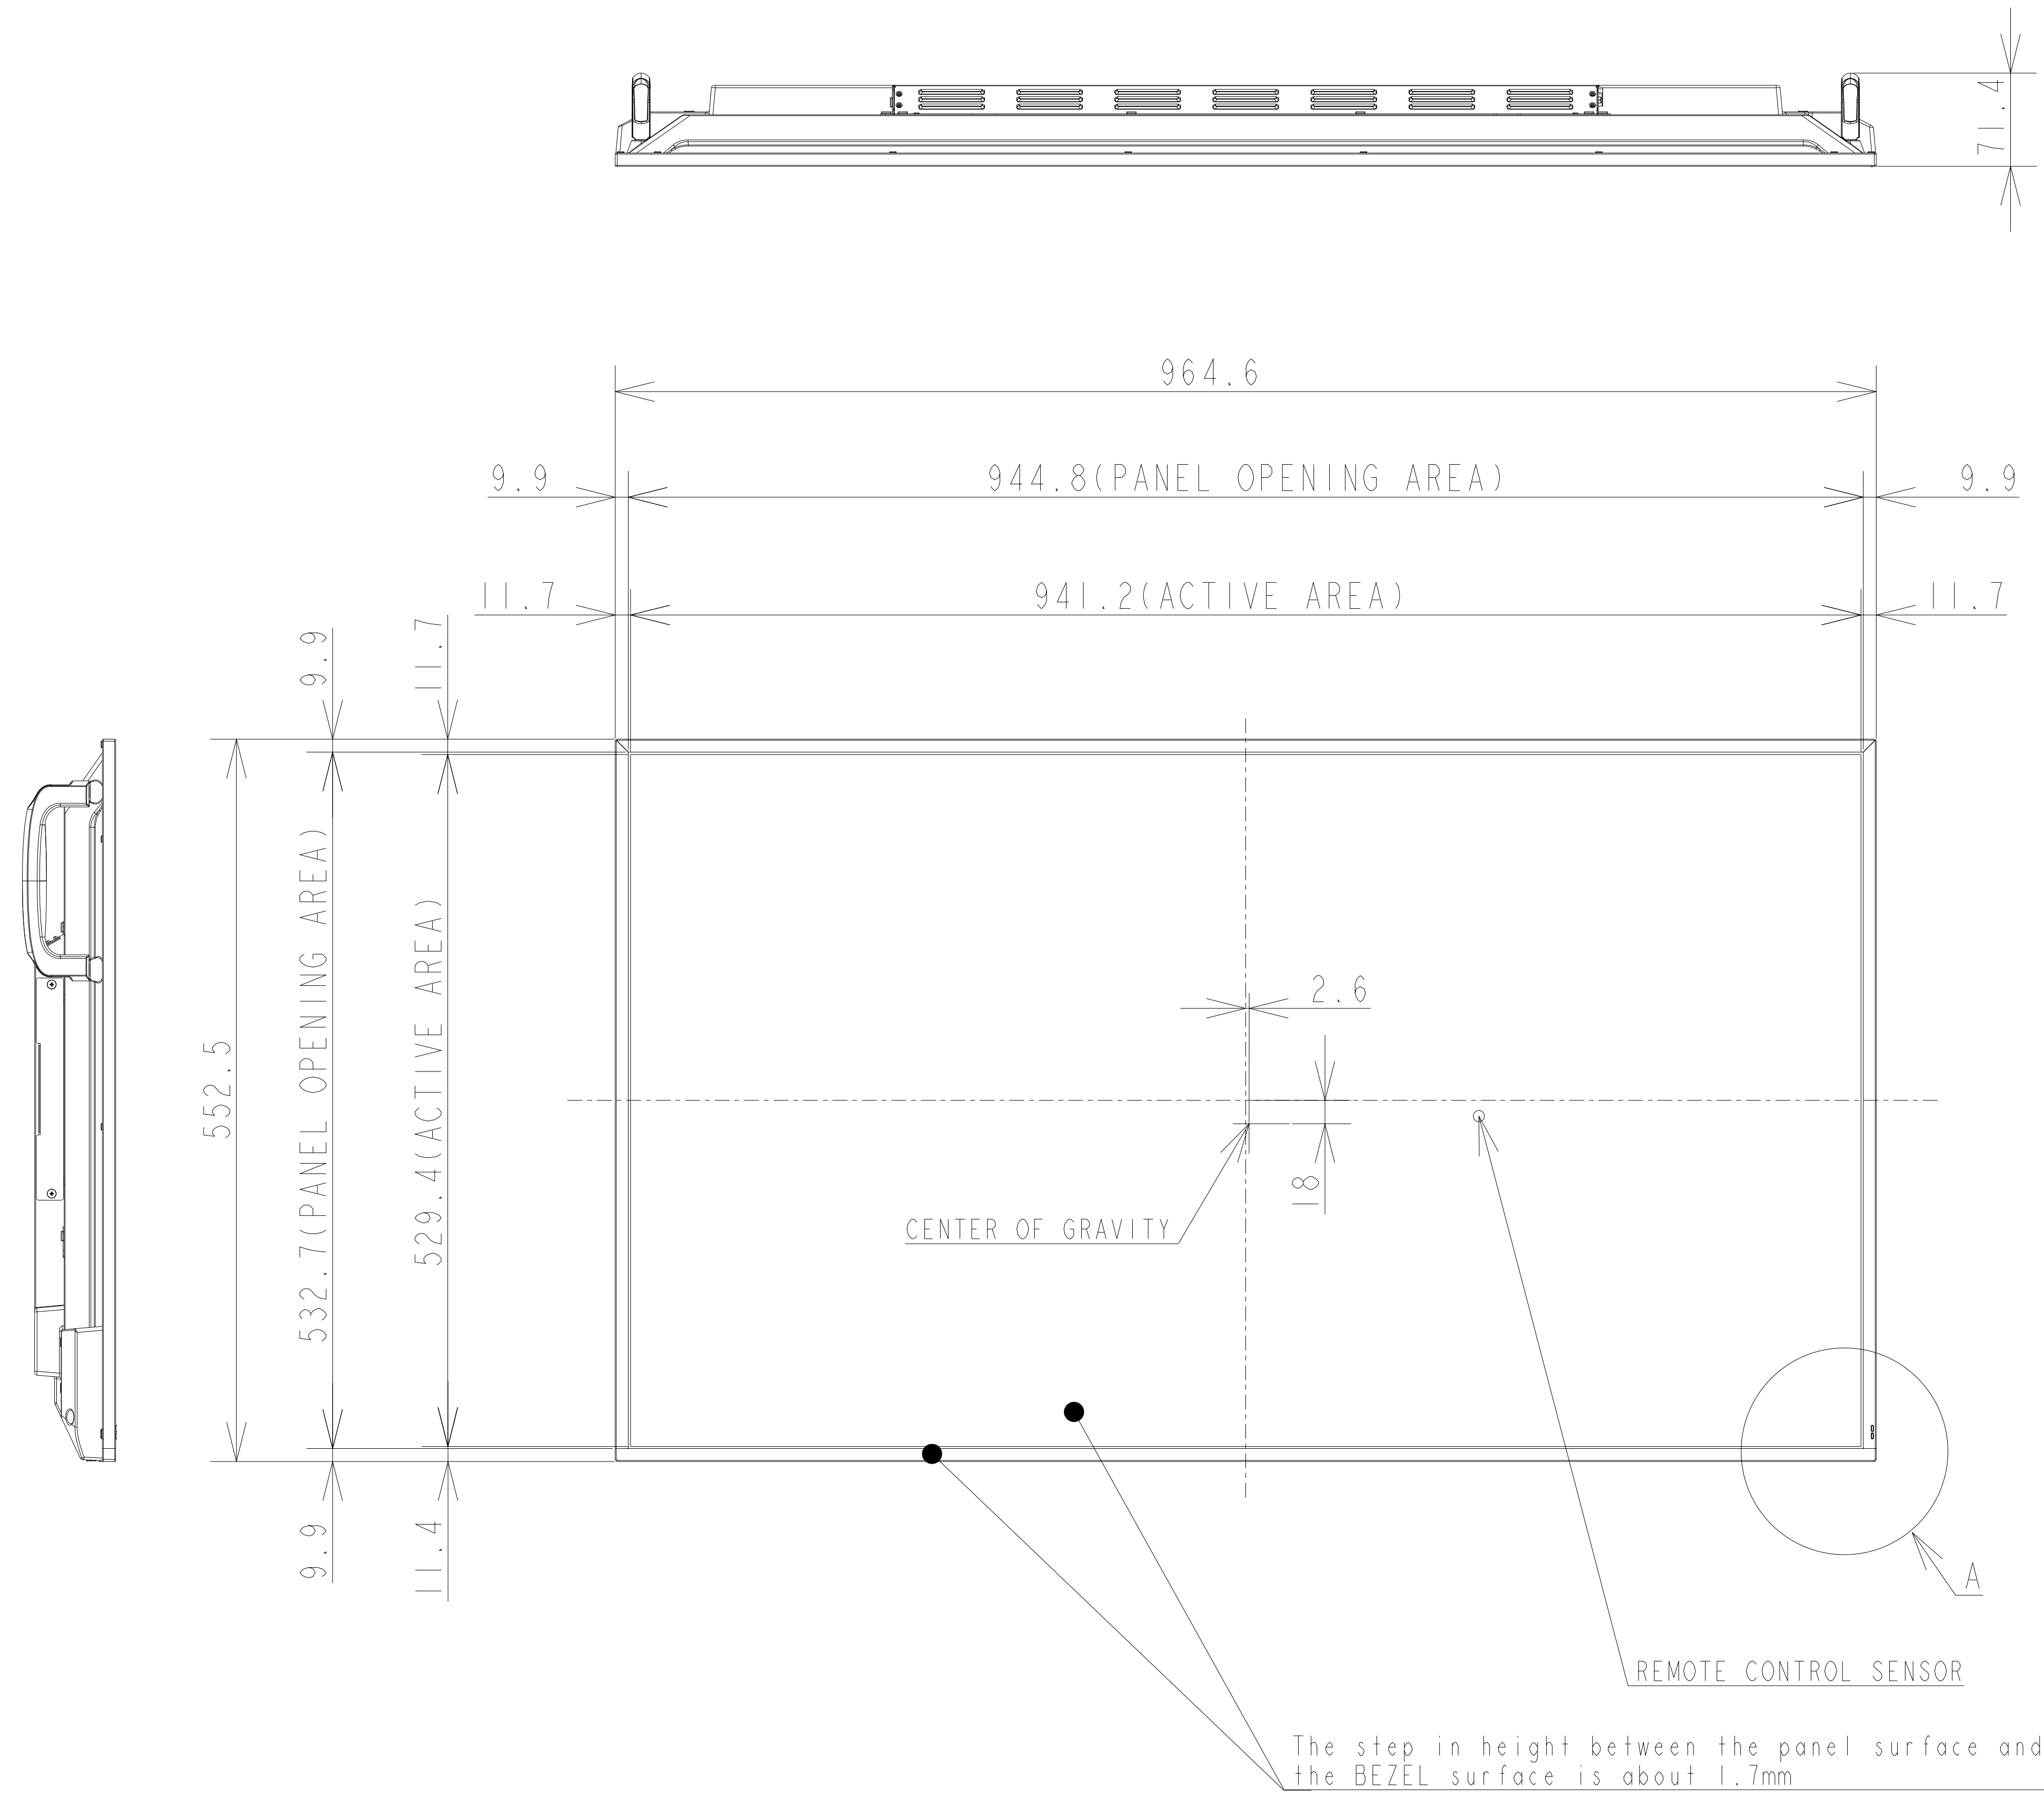

# PN-ME432 OUTLINE

UNIT	mm
MODEL	PN-ME432
Sharp NEC Display Solutions, Ltd	
2023/09/15	