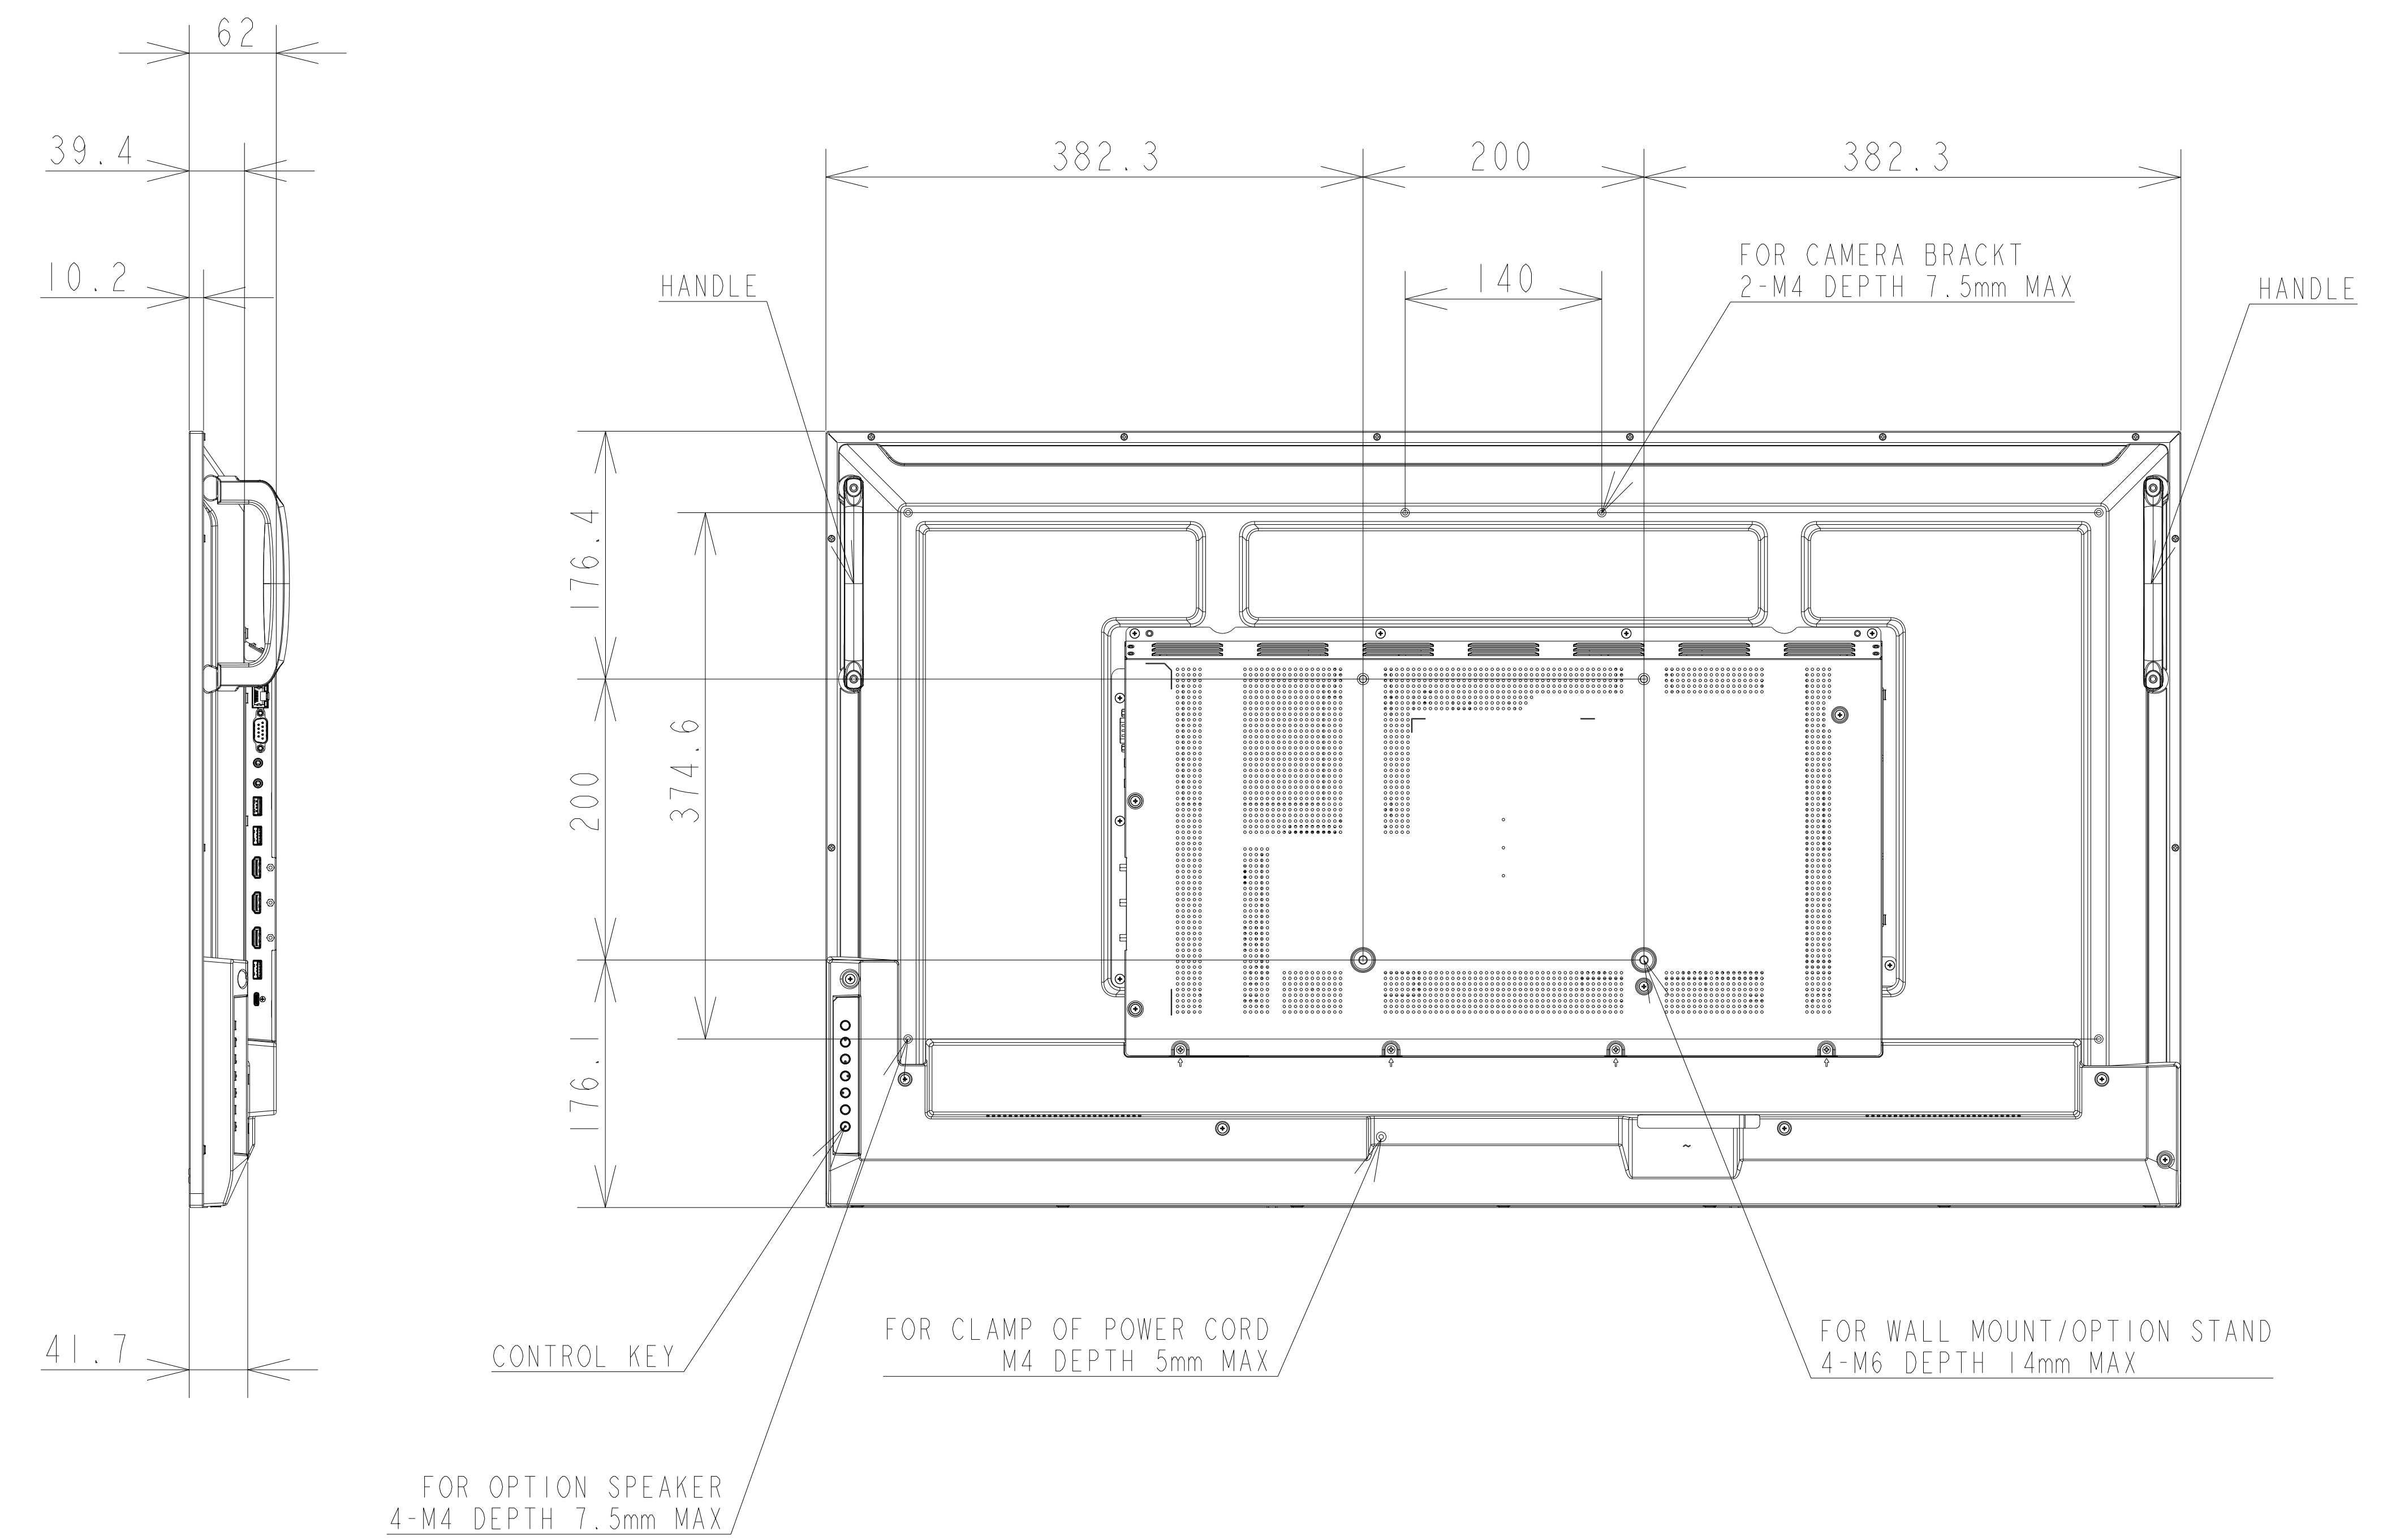

# PN-ME432 OUTLINE

UNIT	mm
MODEL	PN-ME432
Sharp NEC Display Solutions, Ltd	
2023/09/15	