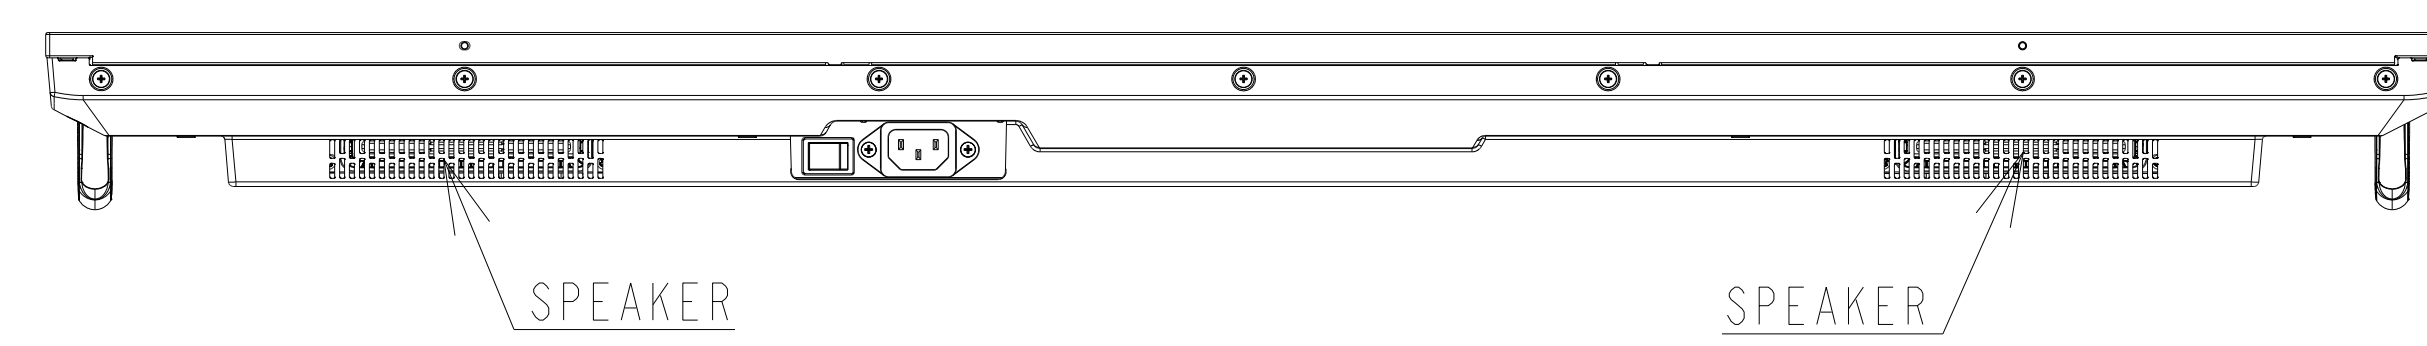

# PN-ME432 OUTLINE

UNIT	mm
MODEL	PN-ME432
Sharp NEC Display Solutions, Ltd	
2023/09/15	