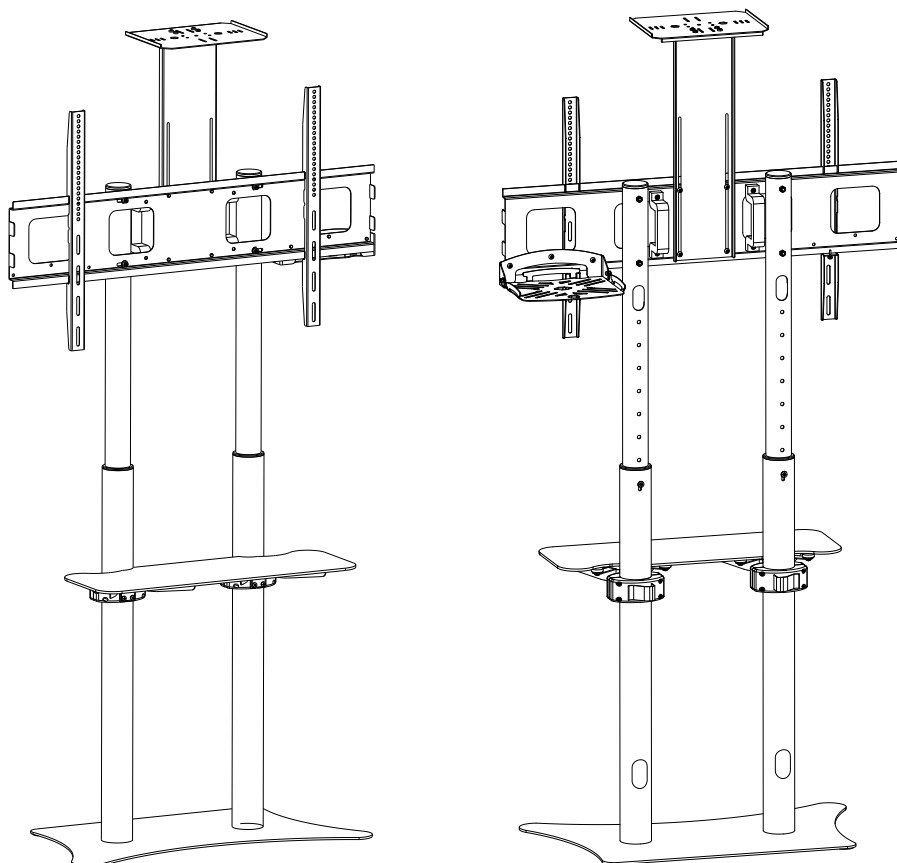

If you are unsure about the installation of the product or have any questions, please contact us or other trained specialists.

Lieferumfang | Scope of delivery

A		M8x40	6	Q		1
B		M6x14	4	R		2
C		M8x80	4	S		2
D		M6x8	12	T		2
E		M6x14	3	U		2
F		D6	8	V		1
G		M8x16	4	W		1
H	 D8 +  D8 Gummi Rubber		4	X		2
I			4	Y		1
K	 M8		4	Z		1
L	 4mm +  5mm +  6mm		4	Z1		1
M			1	Z2		2
N			1			

1

2

3

4

Wunschhöhe frei wählbar.
Desired height freely selectable.

5

6

Abmessungen | Dimensions