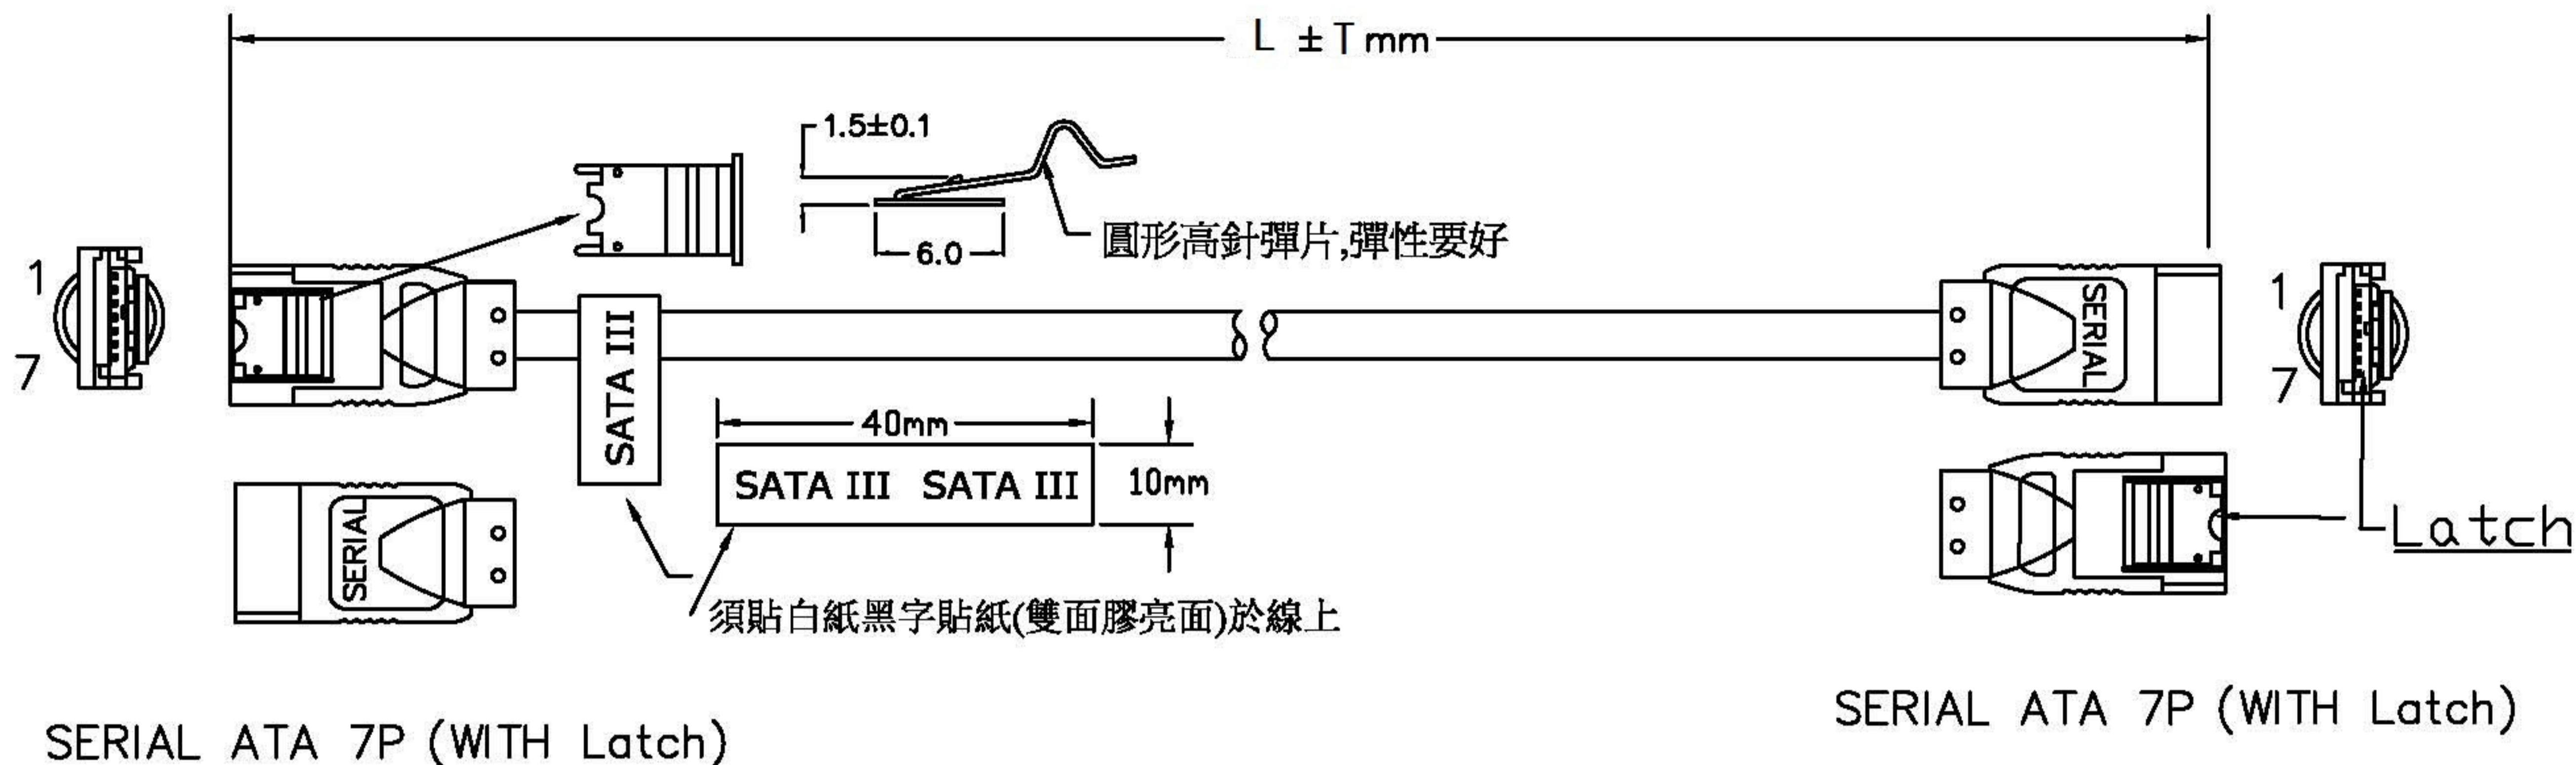

Datenblatt - Fiche technique - Data sheet

11.03.1552

ROLINE Internes SATA 6.0 Gbit/s HDD-Kabel mit Schnappverschluss, 0,5m

ROLINE Câble interne SATA 6.0 Gbit/s pour disques durs, 0,5 m

ROLINE Internal SATA 6.0 Gbit/s Cable with Latch, 0.5 m

NOTE:

- CABLE: 26AWG,UL2725,AL-FOIL,(26AWG*1PR+AL)*2C+3D (28AWG),OD=5.0mm,BLACK COLOR,PVC JACKET.
- LENGTH: 500mm.1000mm.
- CONNECTORS: SERIAL ATA 7P*2PCS.(用黑色彈片)
- MOLD: MOLDING TYPE(180°)--TYPE(180°)
- CONTACTS:

SERIAL ATA 7P	1+4+7	2	3	5	6
SERIAL ATA 7P	1+4+7	2	3	5	6
- OPEN/SHORT TEST: 100% TEST.
INSULATION: MIN. 2M.
- RoHS Compliant.

ITEM TO	COLOR	LENGTH
11.03.1552	BLACK	0.5M
11.03.1553	BLACK	1.0M

1PC/PE BAG+ROLINE HEADER+EAN STICKER

COMPANY			ITEM NO.			NO	B5374		
REVISION	DATE	DISCRIPTION	DRAWN BY					SCALE	NON
REV.A/0	2009.02.18	A2-2906007	DESIGNED BY			Rotronic Co., Ltd.		UNIT(mm)	
			APPROVAL BY					DRAWING NO.	