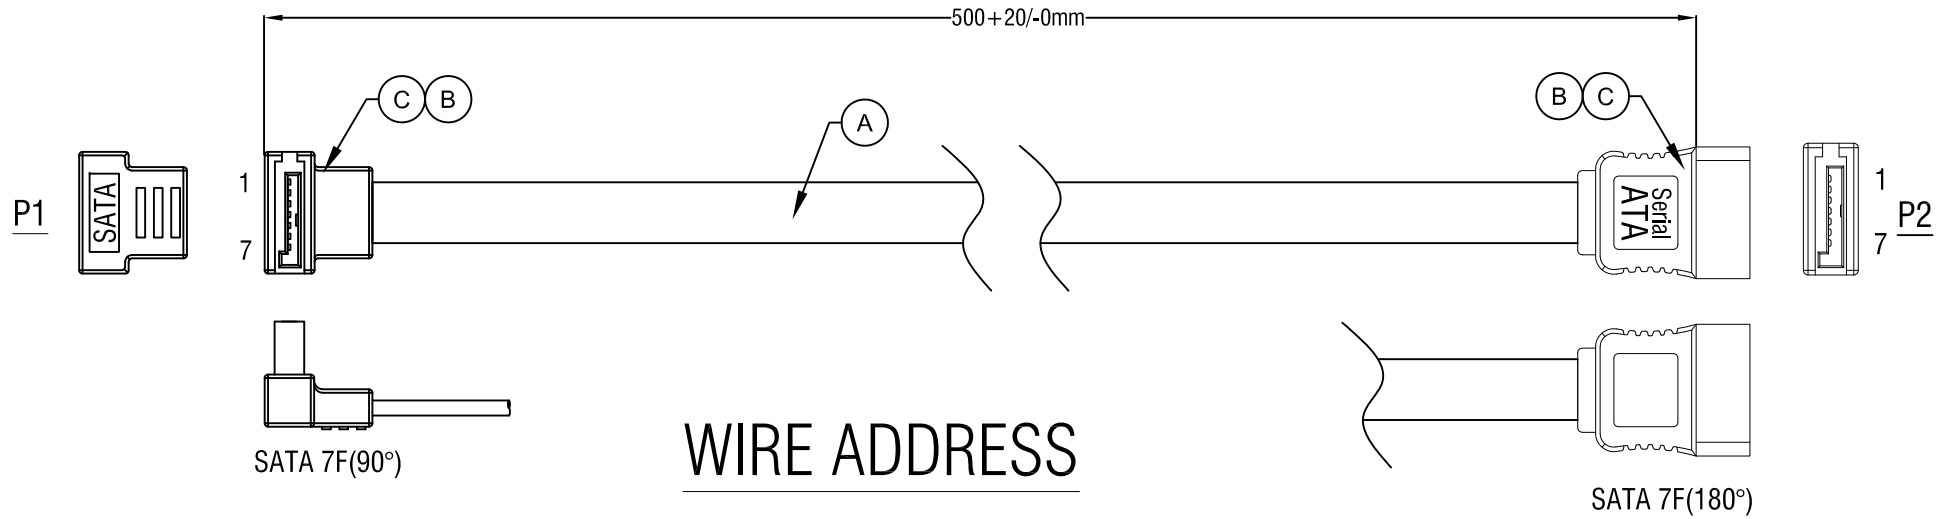

## WIRE ADDRESS

### Electrical Test:

- 1.100% TEST OPEN SHORT MIS-WIRE.
- 2.CONTACT RESISTANCE:3Ω MAX.
- 3.INSULATION RESISTANCE:5MΩ MIN.
- 4.HI-POT:300V DC/10MS.

ROLINE Internal SATA 3.0 Gbit/s Cable, angled, 0.5 m

C	45P PVC BLACK		G
B	SATA 7P FEMALE(Black Insulator)	2	PCS
A	UL2725 26#(2C+AL)*2F+3D, OD=2.3*7.8mm FLAT RED PVC JACKET.(COPPER)	1	PCS
NUMBER	PRODUCT SPECIFICATIONS	Quantity	Unit