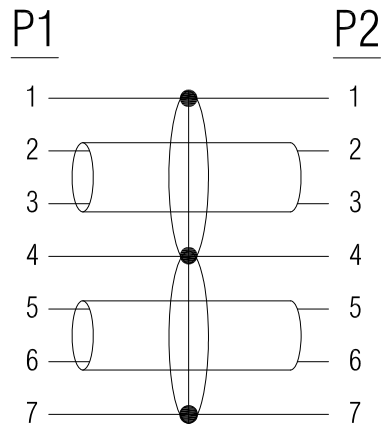

## WIRE ADDRESS

### Electrical Test:

- 1.100% TEST OPEN SHORT MIS-WIRE.
- 2.CONTACT RESISTANCE:3Ω MAX.
- 3.INSULATION RESISTANCE:5MΩ MIN.
- 4.HI-POT:300V DC/10MS.

ROLINE Internal SATA 3.0 Gbit/s Cable, angled, 0.5 m

C	45P PVC BLACK		G
B	SATA 7P FEMALE(Black Insulator)	2	PCS
A	UL2725 26#(2C+AL)*2F+3D, OD=2.3*7.8mm FLAT RED PVC JACKET.(COPPER)	1	PCS
NUMBER	PRODUCT SPECIFICATIONS	Quantity	Unit