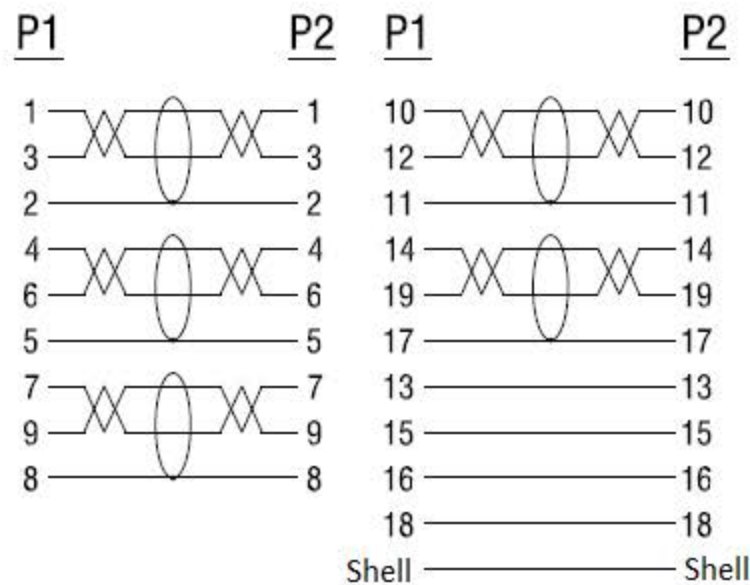

WIRE ADDRESS

Electrical Test:

- 100% Test Open, Short, Mis-wire
- Contact Resistance: 5Ω Max.
- Insulation Resistance: 5MΩ Min.
- Hi-Pot: 300V DC/10Ms.
- Real Test Passed 4K @120Hz or 8K @60Hz or 10K @30Hz
- Real Test Not Twinking, Double Vision and Decolor

Cable Printing: High speed HDMI™ Cable with Ethernet

VER.A	REVISE	
ROLINE HDMI UHD Cable, 10K, Dynamic HDR M/M, 1.5m, black		
Item	11.04.5941	
Draw	<i>Kobe</i>	Date: 2018.10.18
Approval		
Duty	F16	BOM.NO:
Sample NO.	Drawings of 1 (1) Proportion: 1:1 Unit:(mm)	