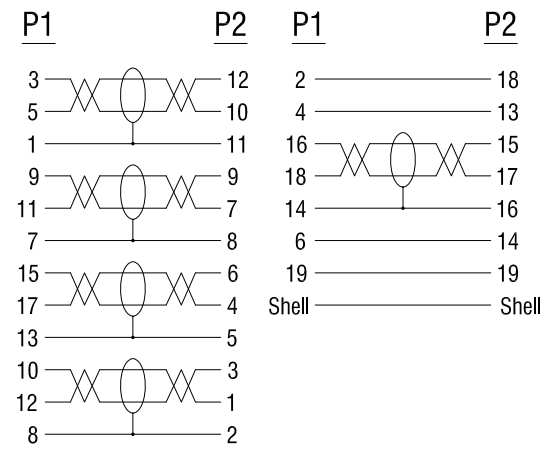

RoHS Compliant

WIRE ADDRESS

- Electrical Test:
- 1.100% TEST OPEN SHORT MIS-WIRE.
  - 2.CONTACT RESISTANCE:3Ω MAX.
  - 3.INSULATION RESISTANCE:5MΩ MIN.
  - 4.HI-POT:300V DC/10MS.
  - 5.Real Test Passed 3840\*2160P 60Hz.
  - 6.Real Test Not Twinkling,Double Vision and Decolor.

E	85A TPE BLACK		G	
D	DP SHELL(BLACK ABS)	1	PCS	ROLINE GREEN DisplayPort Cable, DP - Mini DP, M/M, 1m Item 11.44.5634 Draw <i>Kobe</i> Date: 2021.07.20 Approval Duty F16
C	Mini DP 20P MALE(White Insulator, Nickel Plated)	1	PCS	
B	DP 20P MALE(Black Insulator, Nickel Plated)	1	PCS	
A	UL21445 (30#*1P+DAM)*5+30#*4C+ADB,OD=6.0mm,BLACK TPE JACKET	1	PCS	
NUMBER	PRODUCT SPECIFICATIONS	Quantity	Unit	