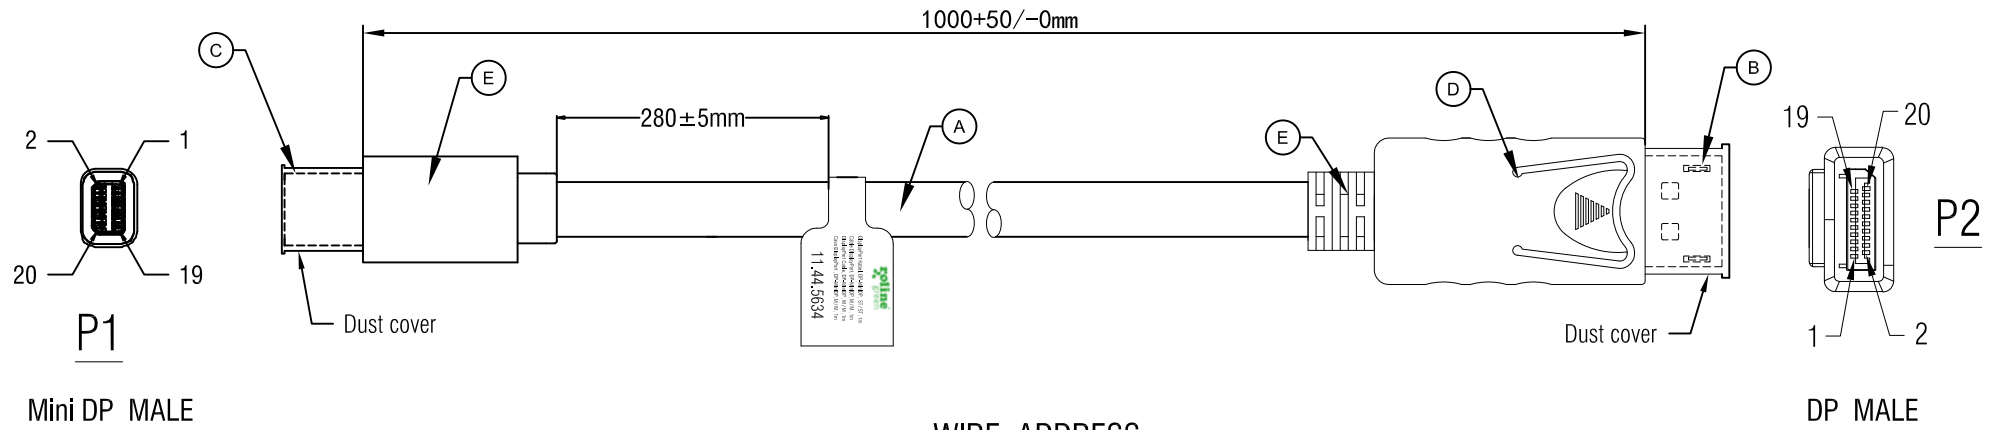

RoHS Compliant

WIRE ADDRESS

- Electrical Test:
- 1.100% TEST OPEN SHORT MIS-WIRE.
  - 2.CONTACT RESISTANCE:3Ω MAX.
  - 3.INSULATION RESISTANCE:5MΩ MIN.
  - 4.HI-POT:300V DC/10MS.
  - 5.Real Test Passed 3840\*2160P 60Hz.
  - 6.Real Test Not Twinkling,Double Vision and Decolor.

E	85A TPE BLACK		G	
D	DP SHELL(BLACK ABS)	1	PCS	ROLINE GREEN DisplayPort Cable, DP - Mini DP, M/M, 1m Item 11.44.5634 Draw <i>Kobe</i> Date: 2021.07.20 Approval Duty F16
C	Mini DP 20P MALE(White Insulator, Nickel Plated)	1	PCS	
B	DP 20P MALE(Black Insulator, Nickel Plated)	1	PCS	
A	UL21445 (30#*1P+DAM)*5+30#*4C+ADB,OD=6.0mm,BLACK TPE JACKET	1	PCS	
NUMBER	PRODUCT SPECIFICATIONS	Quantity	Unit	