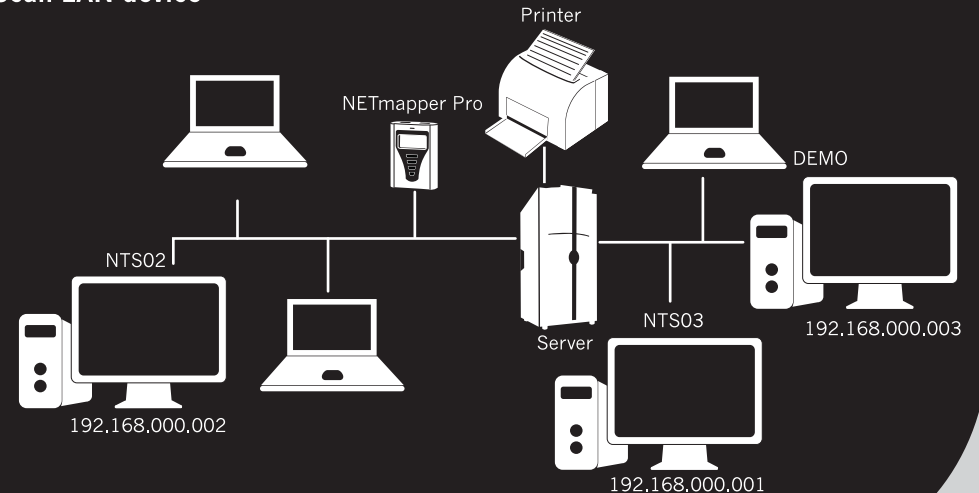

Scan LAN device