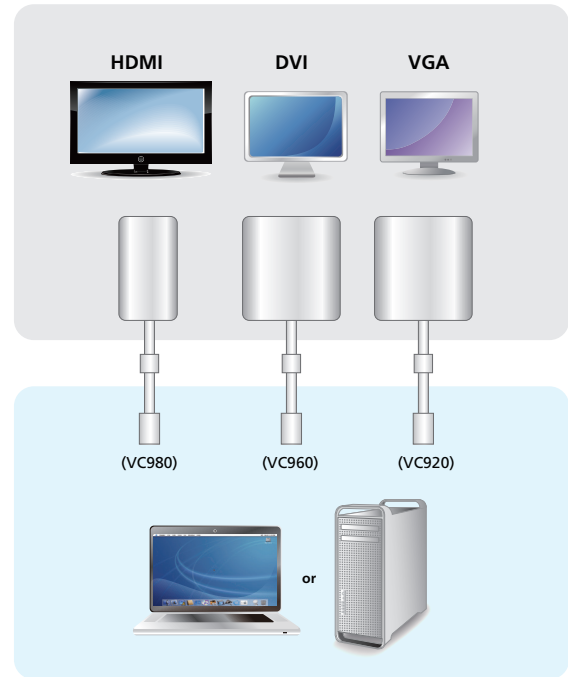

VC920 / VC960 / VC980

Mini DisplayPort to VGA/DVI/HDMI Adapter

- The Mini DisplayPort to VGA/DVI/HDMI Adapter allows you to connect a device with a Mini DisplayPort to a Display with a VGA/DVI/HDMI connector.

The adapter is perfect for Mac series products, including MacBook, MacBook Pro, MacBook Air, Mac mini and Mac Pro.

Specification

Function		VC920	VC960	VC980
Connectors	Input	1 x Mini DisplayPort Male (White)		
	Output	1 x HDB-15 Female (Blue)	1 x DVI-I* Female (White)	1 x HDMI Type A female (Black)
Video		VGA, SVGA, XGA, SXGA, UXGA and resolutions up to 1920x1200(PC) / 1080p(HDTV)		
Environment	Operation Temp.	0-50°C		
	Storage Temp.	-20°C-60°C		
	Humidity	0-80% RH, Non-condensing		
Physical Properties	Housing	Plastic		
	Weight	52g	52g	28g
	Dimensions (L x W x H)	20.00 x 4.30 x 2.01 cm	20.00 x 4.30 x 2.01 cm	19.00 x 2.10 x 1.11 cm

* VC960 only supports digital signal transmission

* Product specifications and appearance are subject to change without notice.

Features

- Supports VGA, SVGA, XGA, SXGA, UXGA and resolutions up to 1920x1200(PC) / 1080p(HDTV)
- Supports Mac Products including MacBook, MacBook Pro, MacBook Air, Mac mini and Mac Pro
- Supports Dolby True HD and DTS HD Master Audio (VC980 only)
- No software or driver installation needed
- Audio enabled (VC980 only)