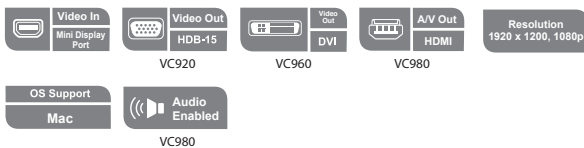

VC920 / VC960 / VC980

Mini DisplayPort to VGA/DVI/HDMI Adapter

- The Mini DisplayPort to VGA/DVI/HDMI Adapter allows you to connect a device with a Mini DisplayPort to a Display with a VGA/DVI/HDMI connector.

The adapter is perfect for Mac series products, including MacBook, MacBook Pro, MacBook Air, Mac mini and Mac Pro.

Specification

Function		VC920	VC960	VC980
Connectors	Input	1 x Mini DisplayPort Male (White)		
	Output	1 x HDB-15 Female (Blue)	1 x DVI-I* Female (White)	1 x HDMI Type A female (Black)
Video		VGA, SVGA, XGA, SXGA, UXGA and resolutions up to 1920x1200(PC) / 1080p(HDTV)		
Environment	Operation Temp.	0-50°C		
	Storage Temp.	-20°C-60°C		
	Humidity	0-80% RH, Non-condensing		
Physical Properties	Housing	Plastic		
	Weight	52g	52g	28g
	Dimensions (L x W x H)	20.00 x 4.30 x 2.01 cm	20.00 x 4.30 x 2.01 cm	19.00 x 2.10 x 1.11 cm

* VC960 only supports digital signal transmission

* Product specifications and appearance are subject to change without notice.

Features

- Supports VGA, SVGA, XGA, SXGA, UXGA and resolutions up to 1920x1200(PC) / 1080p(HDTV)
- Supports Mac Products including MacBook, MacBook Pro, MacBook Air, Mac mini and Mac Pro
- Supports Dolby True HD and DTS HD Master Audio (VC980 only)
- No software or driver installation needed
- Audio enabled (VC980 only)