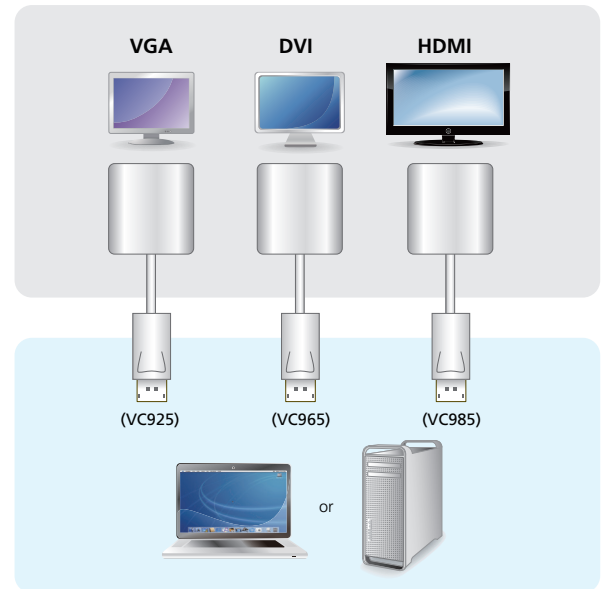

VC925 / VC965 / VC985

DisplayPort to VGA/DVI/HDMI Adapter

- The VC925/VC965/VC985 are DisplayPort to VGA/DVI/HDMI adapters, allowing you to connect your device's DisplayPort output to the VGA/DVI/HDMI input of a TV or other display.

The VC925/VC965/VC985 provide a cost-effective yet high performance signal conversion solution. These adapters are therefore perfect for computers and notebooks, supporting display resolutions of up to WUXGA (1920x1200@60Hz).

Features

- Supports VGA, SVGA, XGA, SXGA, UXGA and resolutions up to 1920x1200 (PC) / 1080p (HDTV)
- Audio Supported (VC985 Only)
- No software or driver installation required

Specifications

Function	VC925	VC965	VC985
Video Input			
Interface	1 x DisplayPort Male (White)	1 x DisplayPort Male (White)	1 x DisplayPort Male (White)
Video Output			
Interface	1 x HDB-15 Female (Blue)	1 x DVI-I* Female (White) *Only support digital signal transmission	1 x HDMI Type A Female (Black)
Video			
Max. Pixel Clock	165 MHz	165 MHz	165MHz
Max. Resolution	1920 x 1200 @60Hz(PC); 1080p(HDTV)	1920 x 1080 @60Hz	1920 x 1080 @60Hz
Compliance	DP1.1a	DP1.1a, DVI1.1	DP1.1a
Audio			
Output	NA	NA	1 x HDMI Type A Female (Black)
Environmental			
Operating Temperature	0 - 50 °C		
Storage Temperature	-20-60 °C		
Humidity	0 - 80% RH, Non-Condensing		
Physical Properties			
Housing	Plastic	Plastic	Plastic
Weight	0.04 kg	0.05 kg	0.04 kg
Dimensions (L x W x H)	20.00 x 4.50 x 1.50 cm	20.00 x 4.50 x 1.50 cm	20.00 x 4.50 x 1.50 cm