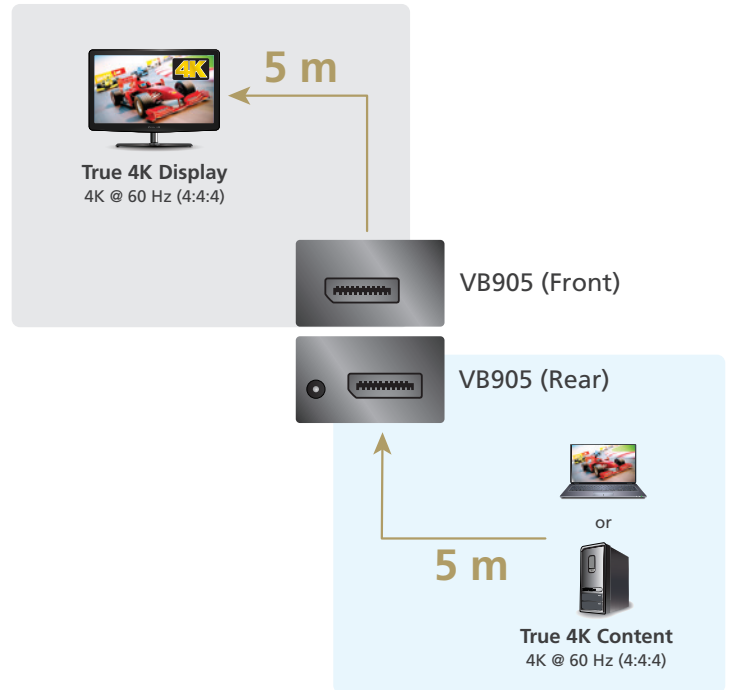

4K DisplayPort Booster VB905

- ATEN VB905 extends True 4K signal from a source device to a display up to 5 meters. For long distance transmission, the VB905 can be cascaded up to 3 levels (20 meters), guaranteeing ultimate color and image quality.

The VB905 supports all DisplayPort enabled devices. For installation flexibility, the booster can be rack mounted, offering excellent flexibility for managing both work and home settings.

Features

- Extends True 4K signal transmission up to 5 m
- Compliant with DisplayPort 1.2a and HDCP 2.2
- Superior video quality — up to True 4K resolutions of 4096 x 2160 @ 60 Hz (4:4:4)
- Supports HDR
- Cascade 3 levels to extend True 4K signal up to 20 m
- A single unit can be powered from the source device
- Plug-and-play
- Rack mountable

Note: Longer transmission distance is possible with lower data rates. If you want to remain high quality transmission, please use higher quality cable.

Specifications

Function	VB905
Video Input	
Interfaces	1 x DisplayPort Female (20-pin)
Max. Distance	5M / 4096 x 2160 @ 60Hz (4:4:4)
Video Output	
Interfaces	1 x DisplayPort Female (20-pin)
Max. Distance	5M / 4096 x 2160@60Hz (4:4:4)
Video	
Max. Data Rate	21.6 Gbps (5.4 Gbps Per Lane)
Compliance	DP1.2a
	HDCP 2.2
Max. Resolution	4096 x 2160 @ 60Hz (4:4:4)
Connectors	
Power	1 x DC Jack
Power Consumption	5V, 2.6A
Environmental	
Operating Temperature	0 - 40°C
Storage Temperature	-20 - 60°C
Humidity	0 - 80% RH, Non-Condensing
Physical Properties	
Housing	Metal
Weight	0.05 kg
Dimensions (L x W x H)	5.84 x 3.53 x 2.06 cm