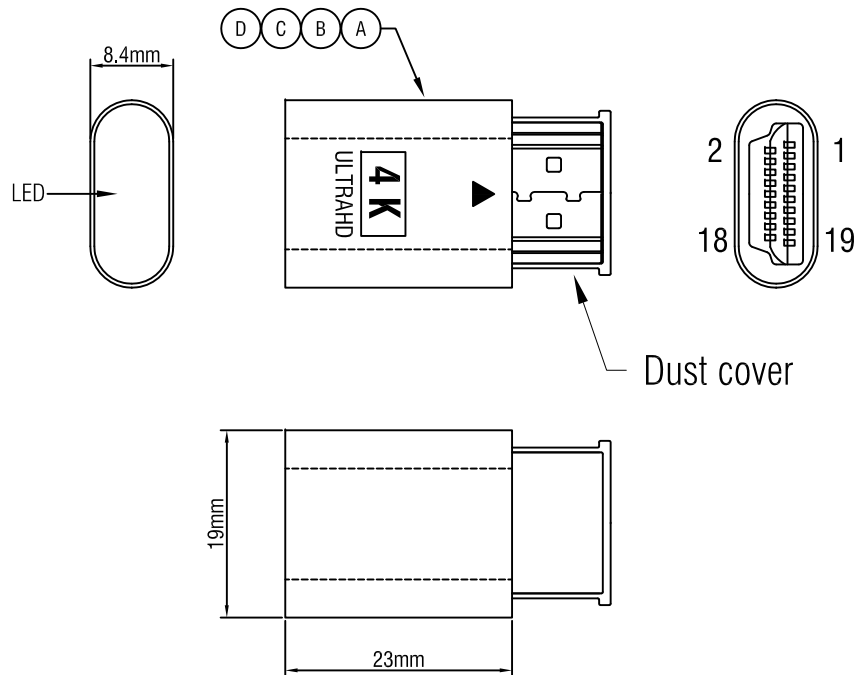

RoHS Compliant

Functional Test:  
1.Computer Support split screen 3840\*2160 .

D	PE Transparent	1	G	VALUE HDMI EDID Emulator		<b>SECOMP</b>		
C	Dark Gray aluminum shell			1	PCS		Item	14.99.3447
B	HDMI MALE(Black Insulator, Gold Plated)			1	PCS		Draw	<i>Kobe</i> Date: 2021.12.24
A	PCB*A(IC:HK02G2) WITH BLUE LED LIGHT			1	PCS		Approval	
NUMBER	PRODUCT SPECIFICATIONS	Quantity	Unit	Duty	F16			
				Sample NO.	RLA211213-HDMI	Drawings of 1 (1) Proportion: 1:1 Unit(mm)		