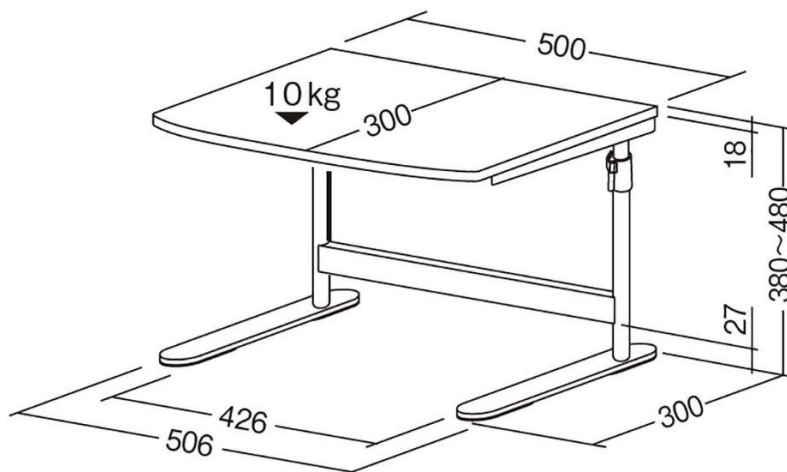

Item no.: 17.01.1086

ROLINE Tabletop Laptop/Printer Desk, white

Features:

- Table Top Rack (Printer stand)
- Laptop Stand
- Printer shelf (WxD: 50x30 cm)
- Height adjustable (38~48cm) without any tools
- Material: metal + melamine board
- Dimension: W506 x D300 x H380~480 mm
- Color: white

Drawing:

(∇ kg) : Loading

W506×D300×H380~480mm