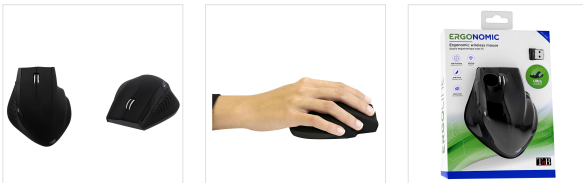

Multimedia - Ergonomic range - Ergonomic mice

Wireless ergonomic mouse

LARGE AND COMFORTABLE

Optimized design with large size that fits the form of the hand

BOX CONTENTS

- 1 Ergo wireless mouse
- 2 x AAA included

- 1 Notice

Characteristics

Removable batteries

PC / MAC

Silver and black

1000 - 1200 - 1600

USB-A

Ref.: MWERGO

3 303170 068113

Packing: 4
 Net weight (g): 126
 Weight with packaging (g): 174
 Product size (cm):
 Packing size (cm): 12.8x5x14.7

More info...

www.t-nb.com

La Marque Française

ERGO
SOURIS SANS FIL
ERGONOMIQUE

- 2017 ISG USB-A 2.4GHz
- Switch DPI 800-1200-1600
- Forme ultra large
- Clics silencieux
- 6 Boutons

FORME ERGONOMIQUE
ÉPOUSE PARFAITEMENT LES CONTOURS DE LA MAIN

CAPTEUR OPTIQUE PRÉCIS
3 NIVEAUX DE DPI RÉGLABLES