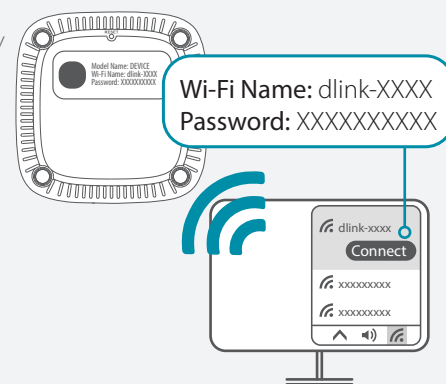

## OPTION 2

1 /

2 /

3 /

Wi-Fi Name: dlink-XXXX  
Password: XXXXXXXXXXXX

4 /

<https://eu.dlink.com/support>