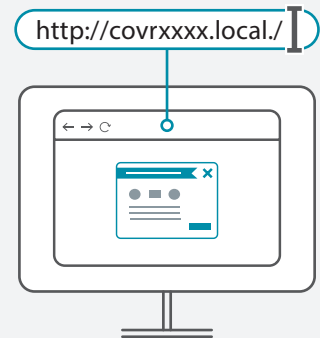

## OPTION 2

1 /

2 /

3 /

Wi-Fi Name: dlink-XXXX  
Password: XXXXXXXXXXXX

4 /

<https://eu.dlink.com/support>