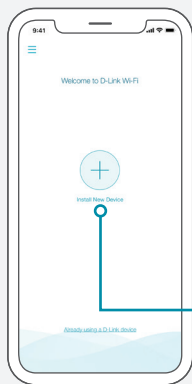

2 /

Install New Device