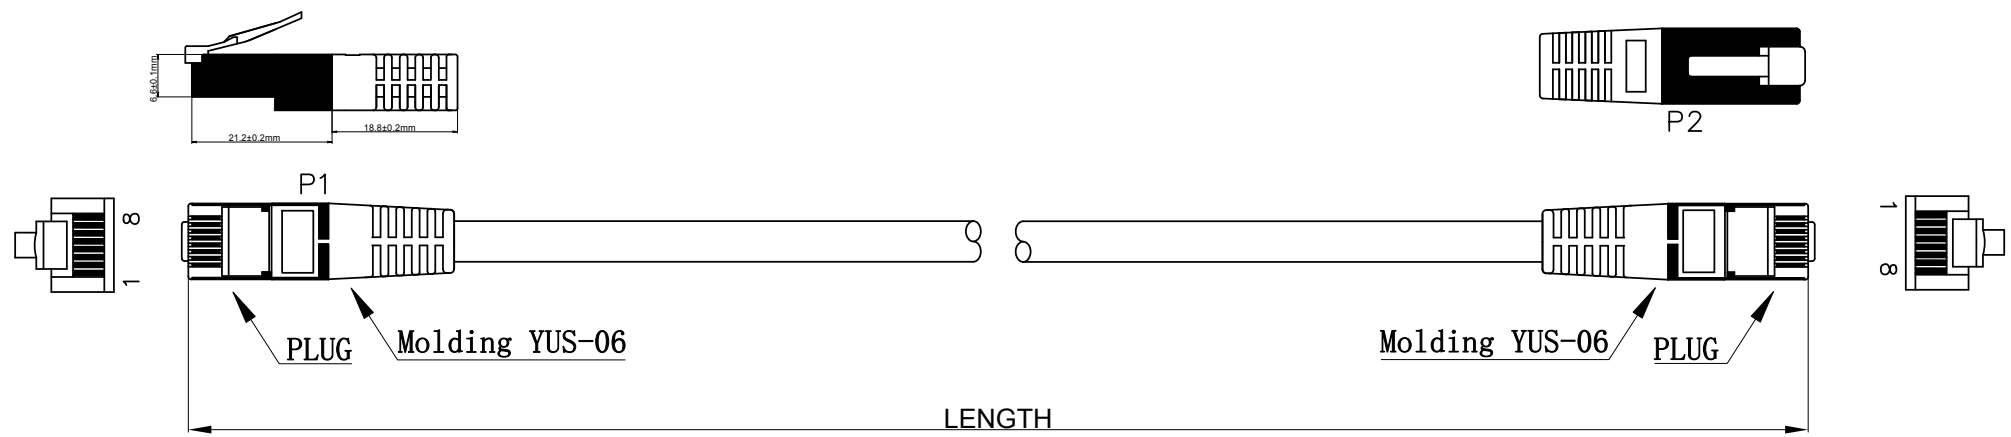

1	2	3	4	5	6	7	8	9	10	
CUSTOMER NAME						DATE	REV	DESCRIPTION		BY
CUSTOMER Part No.						2019.08.08	A/0	NEW		LJW

Marking: roline FTP CAT.5E PATCH ISO/IEC 11801 & EN 50288 ▲ 26AWGX4P TYPE CMX(UL) c(UL) CMH E164469-XX  
 <FP0570>

Minimum Bending Radius: ≥47mm

<b>Conductor</b>		Bare Copper 26AWG
<b>Insulation</b>		Thickness: MIN at any point: 0.15mm MAX AVG: 0.25mm Diameter: 0.90±0.06mm
<b>Jacket</b>	PVC	Thickness: MIN at any point: 0.46mm MAX AVG: 0.55mm Diameter: 5.6±0.2mm
<b>Wire</b>		<b>CAT.5E FTP 26AWGX4P</b>
<b>Plug</b>		YUS-06 8P8C 50U"
<b>Color</b>		YY
<b>Length</b>		XX

NOTE:  
 1.ELECTRICAL TEST:  
 <1> 100% OPEN SHORT & MISS WIRE TEST.

PINOUT			
P1(T568B)		P2(T568B)	WIRE
1	↔	1	WHT/ORG
2	↔	2	ORG
3	↔	3	WHT/GRN
6	↔	6	GRN
4	↔	4	BLU
5	↔	5	WHT/BLU
7	↔	7	WHT/BRN
8	↔	8	BRN
S	---	S	---