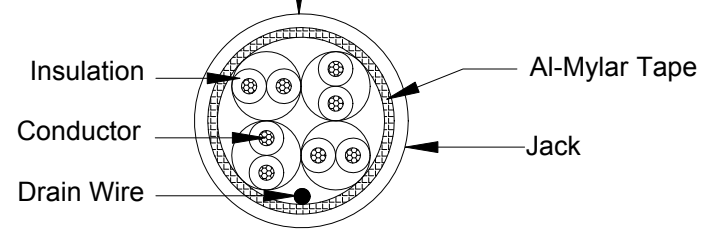

Minimum Bending Radius: ≥47mm

<b>Conductor</b>		Bare Copper 26AWG
<b>Insulation</b>		Thickness: MIN at any point: 0.15mm MAX AVG: 0.25mm Diameter: 0.90±0.06mm
<b>Jacket</b>	PVC	Thickness: MIN at any point: 0.46mm MAX AVG: 0.55mm Diameter: 5.6±0.2mm
<b>Wire</b>		<b>CAT.5E FTP 26AWGX4P</b>
<b>Plug</b>		YUS-06 8P8C 50U"
<b>Color</b>		YY
<b>Length</b>		XX

NOTE:  
 1.ELECTRICAL TEST:  
 <1> 100% OPEN SHORT & MISS WIRE TEST.

PINOUT			
P1(T568B)		P2(T568B)	WIRE
1	↔	1	WHT/ORG
2	↔	2	ORG
3	↔	3	WHT/GRN
6	↔	6	GRN
4	↔	4	BLU
5	↔	5	WHT/BLU
7	↔	7	WHT/BRN
8	↔	8	BRN
S	---	S	---