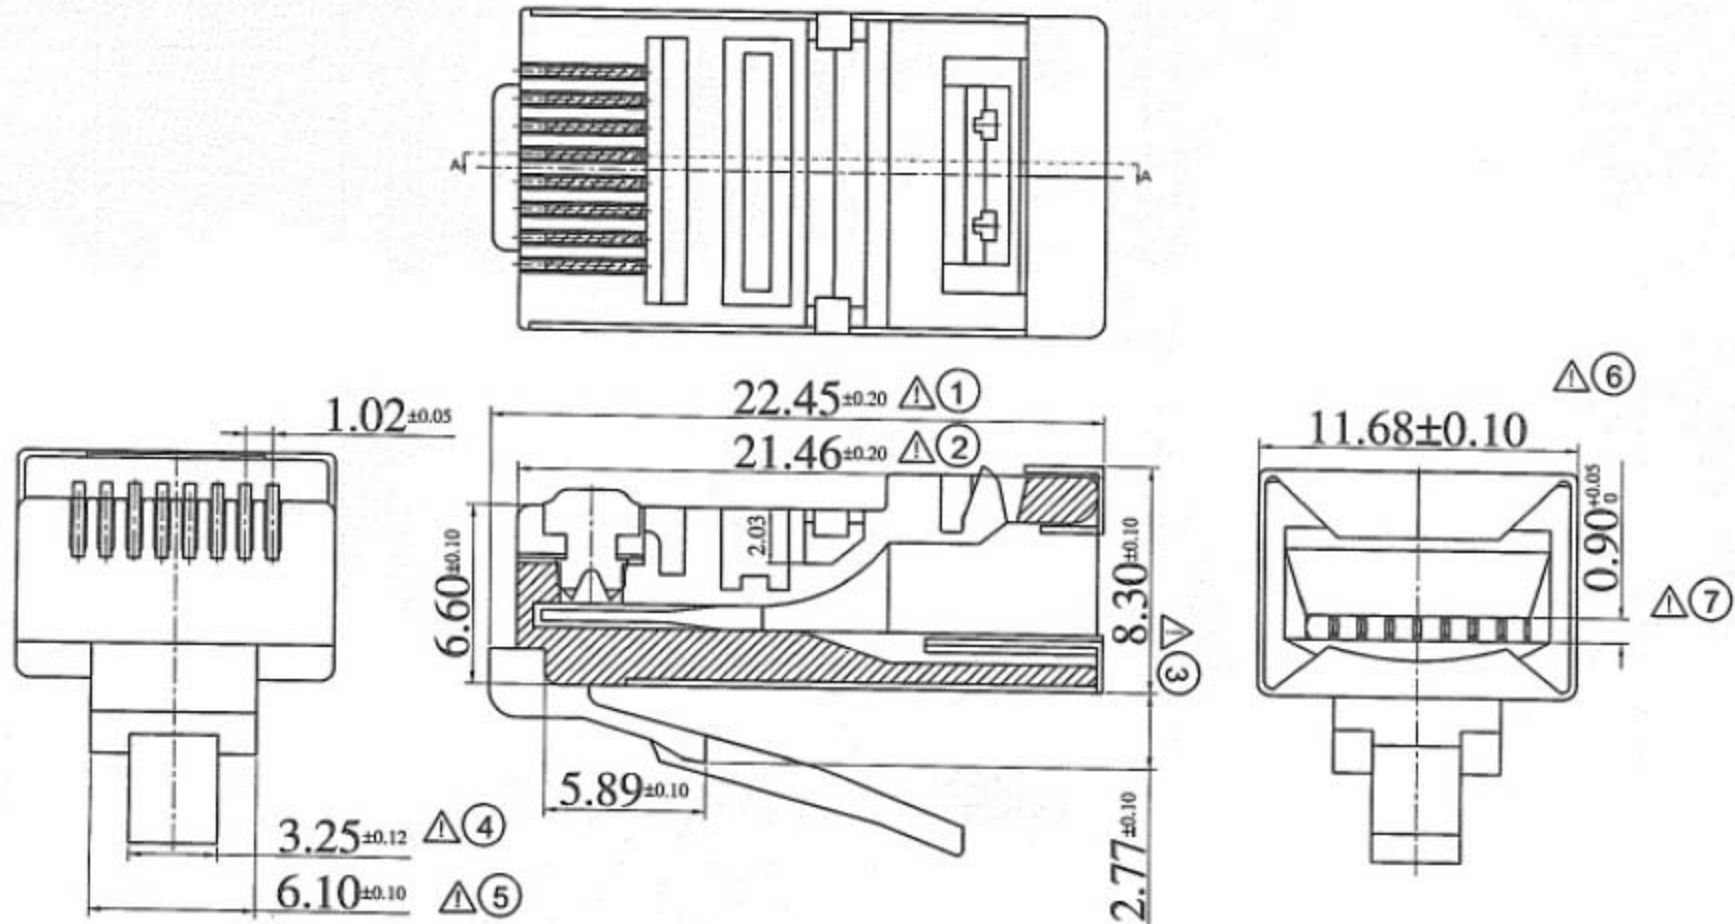

NOTE:  
 1.ELECTRICAL TEST:  
 <1> 100% OPEN SHORT & MISS WIRE TEST.

PINOUT			
P1(T568B)		P2(T568B)	WIRE
1	↔	1	WHT/ORG
2	↔	2	ORG
3	↔	3	WHT/GRN
6	↔	6	GRN
4	↔	4	BLU
5	↔	5	WHT/BLU
7	↔	7	WHT/BRN
8	↔	8	BRN
S	---	S	---

**SECOMP**

Part No.			
Description	CAT.5E FTP 26AWG 4P PVC YUS-06		
UNIT	mm	副厂长	CHECKER
PAGE	1/1	2019.08.16	DRAWER
		贾饒	LJW

CUSTOMER NAME  
CUSTOMER Part No.

7	8	9	10
DATE	REV	DESCRIPTION	BY
2016.06.16	B/1	NEW	DMW