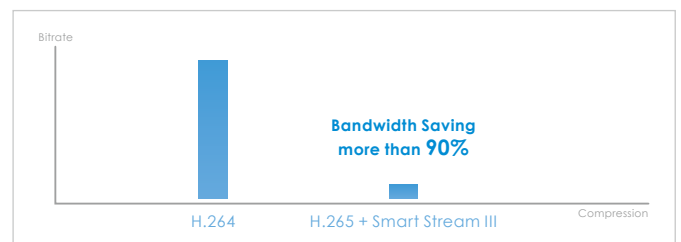

H.265 + Smart Stream III, Ultra-low Bandwidth