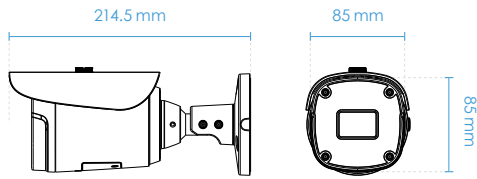

Technical Specifications

Dimensions

Compatible Accessories

Mounting Kits