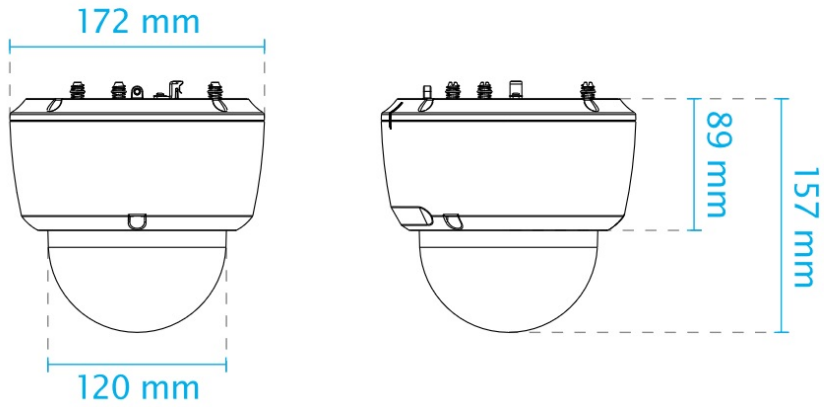

Dimensions