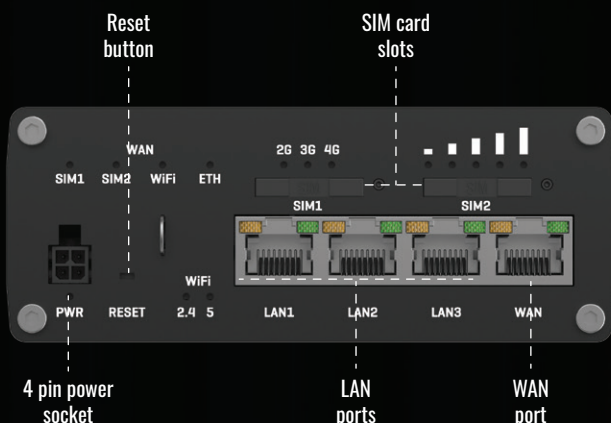

SOFTWARE

Operating system	RutOS (OpenWrt based Linux OS)
Mobile features	Multiple PDN, Auto APN, Band lock, SIM switch, Operator black/white list, Data/SMS limits
Network	Failover (Network backup), VLAN, QoS, Load Balancing
Routing	Static routes, Dynamic routes (BGP, OSPFv2, RIPv1/v2, EIGRP, NHRP), Routing rules
VPN and tunneling	OpenVPN, IPsec, GRE, PPTP, L2TP, Stunnel, DMVPN, SSTP, WireGuard, ZeroTier
Cloud solutions	RMS, FOTA, Azure IoT Hub, Cloud of Things, Cumulocity, ThingWorx
Hotspot	External/Internal Radius, SMS OTP, MAC authentication, Walled Garden
NTP	NTP Server, NTP Client, Sync with: External NTP server, GNSS, Mobile operator
GNSS	NMEA forwarding, AVL, Geofencing

FRONT VIEW