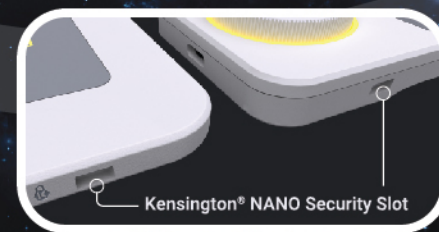

Pen Tablet Medium Bundle SE

Our minimalist design philosophy prioritizes comfort and functionality for faster workflows and a natural drawing experience. The Xencelabs Pen Tablet Medium Bundle - Special Edition comes in Nebula White to provide artists with the choice of a lighter aesthetic and delivers the precision and reliability creative professionals expect.

Kensington® NANO Security Slot™

PRODUCT FEATURES

PEN TABLETS

- 3 Button Pen + eraser
- Thin Pen + eraser
- 3 Driver access buttons
 - Left - tablet settings
 - Middle - pen settings
 - Right - switch display
- Sliding power switch
- 16:9 Aspect ratio
- Side sculpted returns
- Curved palm rest
- Kensington NANO Security Slot™ 
- Customizable 8 color LED active area indicators

QUICK KEYS

- 8 Keys in 5 sets, allowing 40 functions per application
- Set button - switch between sets within an application
- OLED display supports 11 languages
- Preloaded application functions
- Application specific precisions dial input
- Kensington NANO Security Slot™ 
- Customizable 8 color LED active area indicators