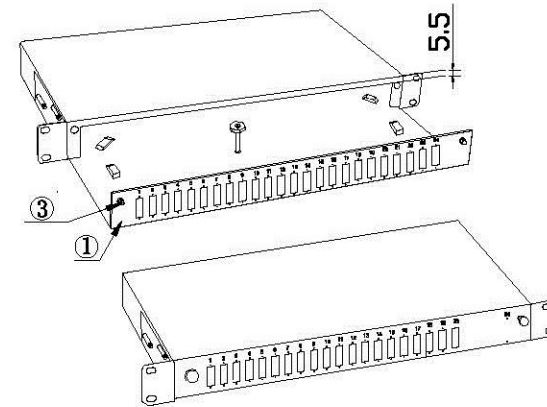

Datenblatt - Fiche technique - Data sheet

21.99.0650

VALUE 19"-Spleißbox leer 1 HE, ausziehbar, 24x SC-DX/LC 4-fach

VALUE Panneau de brassage vide 1 UH, amovible, 24x SC-DX/LC quadruple

VALUE 19" splice box empty 1U, extendable, 24x SC-DX quadruple

- Features:
1. 24 x SC port, Duplex Sliding, 19" rackmountable, 1U height
 2. Cable entry on the rear side
 3. Suitable for PG 13.5/M20
 4. Material: Metal
 5. Color : black

NOTE:

RoHS COMPLIANT

Accessory: Screw and Nut M6*18mm*4set
 Dust cap SC DX type*24pcs
 Cable connector PG13.5*4pcs

MATERIAL LIST:

④	COLOUR	Black (RAL 9005)	1	
③	Push pin	ABS	2	
②	Upper Panel Cover	1.0mm thickness Metallic Panel with plastic powder callding	1	
①	Bottom Panel	1.2mm thickness Metallic Panel with plastic powder callding	1	
NO.	PARTS NAME	SPECIFICATION DESCRIPTION	QT' Y	REMARK
			UNIT	MM
		NEW	2013. 08. 30	A
BY	CHK	REVISION RECORD MODIFICATIONS	DATE	REV.

VALUE 19" Splice Box, 24 x SC port, Duplex, 1U height, black color

Item No. 21.99.0650

rotronic

DRAWNBY	CHECKBY	APPOBY	DATE
			2013. 08. 30