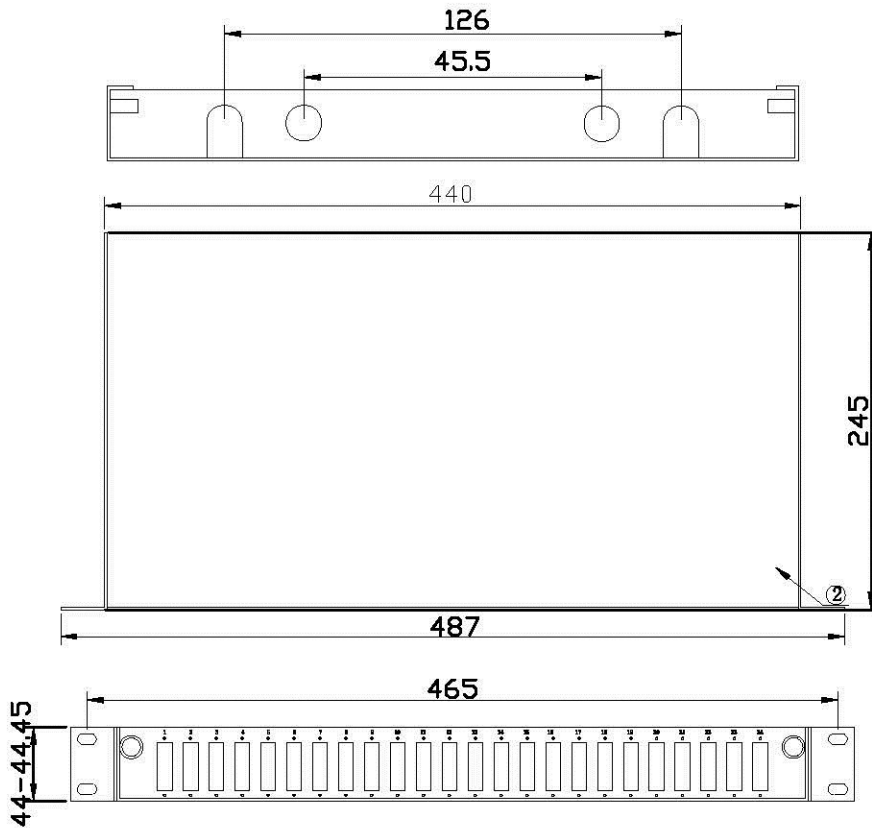

Datenblatt - Fiche technique - Data sheet

21.99.0650

VALUE 19"-Spleißbox leer 1 HE, ausziehbar, 24x SC-DX/LC 4-fach

VALUE Panneau de brassage vide 1 UH, amovible, 24x SC-DX/LC quadruple

VALUE 19" splice box empty 1U, extendable, 24x SC-DX quadruple

- Features:
1. 24 x SC port, Duplex Sliding, 19" rackmountable, 1U height
 2. Cable entry on the rear side
 3. Suitable for PG 13.5/M20
 4. Material: Metal
 5. Color : black

NOTE:

RoHS COMPLIANT

Accessory: Screw and Nut M6*18mm*4set
 Dust cap SC DX type*24pcs
 Cable connector PG13.5*4pcs

MATERIAL LIST:

④	COLOUR	Black (RAL 9005)	1	
③	Push pin	ABS	2	
②	Upper Panel Cover	1.0mm thickness Metallic Panel with plastic powder callding	1	
①	Bottom Panel	1.2mm thickness Metallic Panel with plastic powder callding	1	
NO.	PARTS NAME	SPECIFICATION DESCRIPTION	QT' Y	REMARK
			UNIT	MM
		NEW	2013. 08. 30	A
BY	CHK	REVISION RECORD MODIFICATIONS	DATE	REV.

VALUE 19" Splice Box, 24 x SC port, Duplex, 1U height, black color

Item No. 21.99.0650

rotronic

DRAWNBY	CHECKBY	APPOBY	DATE
			2013. 08. 30