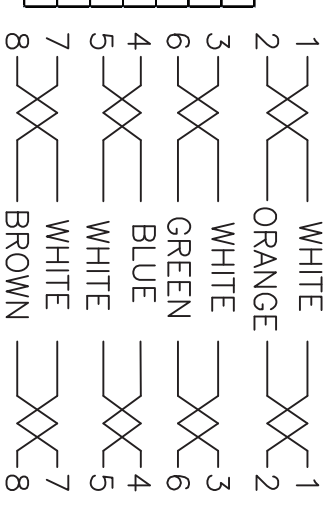

PIN OUT

CN1 WIRE COLOR CN2

(1) Jacket Color: Black (RAL 9011)

(2) wiring: T568B

NO.	PARTS NAME	SPECIFICATION DESCRIPTION
①	CABLE	STP:30AWG(7/0.10BC*1PR)*4K+PVC OD:2.2±0.2*7.6±0.2mm COLOR:ASSORTED UPON REQUEST
②	RJ45 CONNECTOR	RJ45,8P8C,TWO FORK GOLD PLATED CONTACTS WITH METAL HOUSING
③	MOLDING PVC	MOLDING PVC 50P COLOR:ASSORTED UPON REQUEST

Item No.	Length/M	Tolerance/mm
21.99.0970	0.5	+20/-10
21.99.0971	1	+/-20
21.99.0972	2	+/-40
21.99.0973	3	+/-60
21.99.0974	1.5	+/-30
21.99.0975	5	+/-110

Marking: CAT.6 U/FTP FLAT CABLE

SHELL --- DRAIN WIRE --- SHELL

Item No.	21.99.0970	21.99.0971	21.99.0972	21.99.0973	21.99.0974
REMARK: NO	CHA NO	DESC	VALUE FTP Cat.6 Flat PatchCord, black		
DRAWN BY	WEIHAIVAN				
APPROVED BY	MORGAN				
DATE	2020.07.13				

ELECTRONIC TEST:
A.OPEN/SHORT/INTERMITTENCE: 100%.