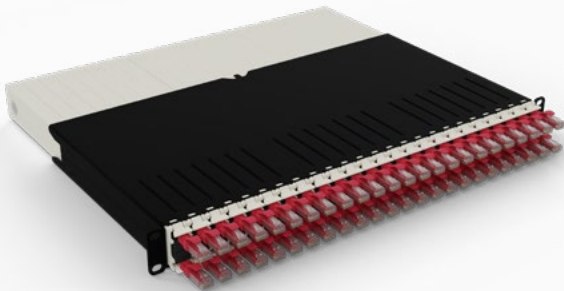

PATCHBOX

patchbox.one Tech-Specs

patchbox.one / 8RU / Cat.6a

patchbox.one / 30RU / Cat.6a

patchbox.one / 30RU / Fiber Optic

patchbox.one / 8RU / Cat.6a

PATCHBOX® is the most innovative cabling system for network racks ever. The patchbox.one / 8RU with Cat.6a cables consists of a Frame, the Patchcatch – our 0RU cable manager – and 24 Cable Cassettes with retractable flat cables inside. The cables are 0.8m long and cover up to 8RU - ideal for small wall cabinets. You can decide between UTP and STP shielding and eight different cable colours for better overview.

Items included

6 x Patchcatch

2 x /dev/mount incl. Hex Nuts

1 x Frame

24 x Cassette

Technical Information

STP Cable

Flat Cat.6a U/FTP, ISO/IEC 11801 Channel Class Ea, ANSI/EIA/TIA-568 Cat 6A Channel, 500MHz, AWG36, 100% stranded copper, PVC jacket, PoE (802.3af), RoHS compliant

UTP Cable

Flat Cat.6a U/UTP, ISO/IEC 11801 Channel Class Ea, ANSI/EIA/TIA-568 Cat 6A Channel, 500MHz, AWG30, 100% stranded copper, PVC jacket, PoE++ (802.3bt, Type 3 (60 W)), RoHS compliant

Connector Cat.6a

PATCHBOX® is the most innovative cabling system for network racks ever. The patchbox.one / 30RU with Cat.6a cables consists of a Frame, Mounting Rails, the Patchcatch – our ORU cable manager – and 24 Cable Cassettes with retractable flat cables inside. The cables are 1.8m long and cover up to 30RU. You can decide between UTP and STP shielding and eight different cable colours for better overview.