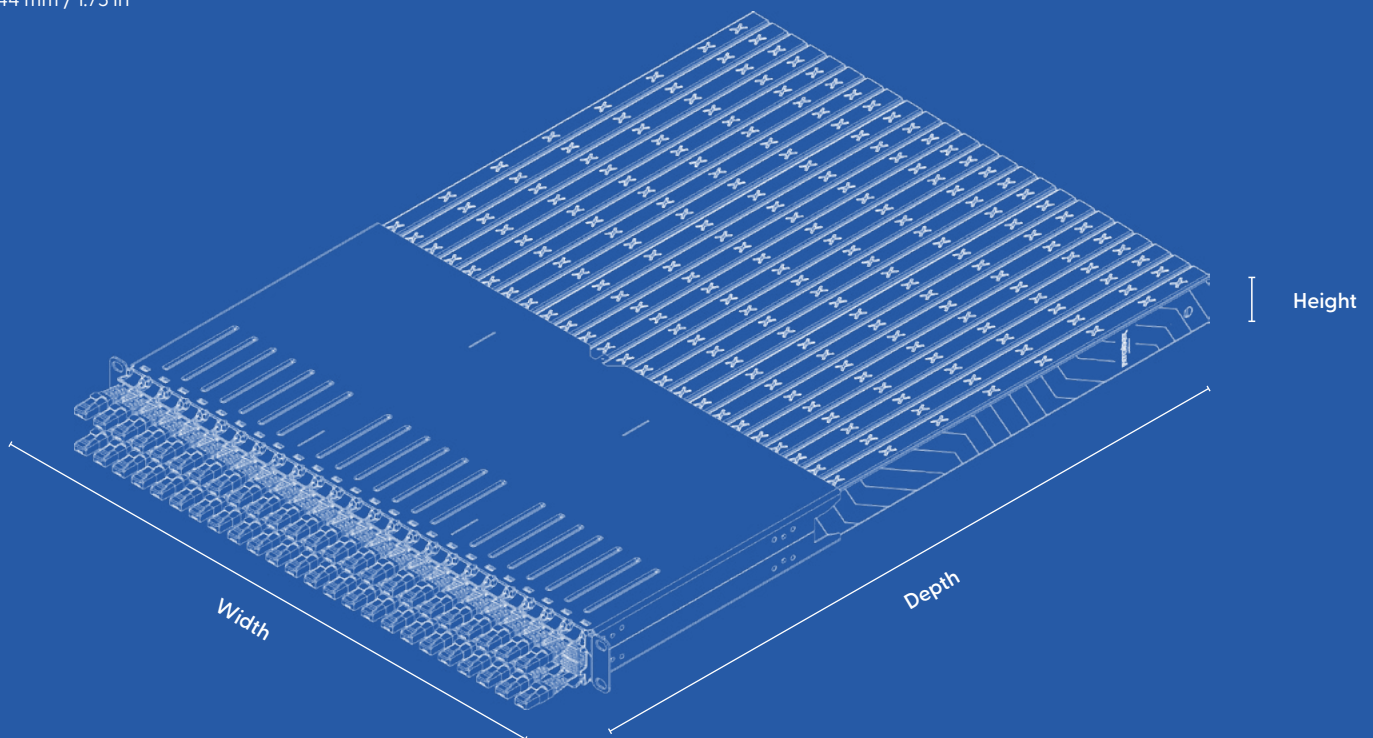

Technical Information

STP Cable

Flat Cat.6a U/FTP, ISO/IEC 11801 Channel Class Ea, ANSI/EIA/TIA-568 Cat 6A Channel, 500MHz, AWG36, 100% stranded copper, PVC jacket, PoE (802.3af), RoHS compliant

UTP Cable

Flat Cat.6a U/UTP, ISO/IEC 11801 Channel Class Ea, ANSI/EIA/TIA-568 Cat 6A Channel, 500MHz, AWG30, 100% stranded copper, PVC jacket, PoE++ (802.3bt, Type 3 (60 W)), RoHS compliant

Connector Cat.6a

RJ45 shielded plug, pins gold plated, snagless booted

Cable Length

1.8 m / 6 ft cover 30RU

Frame

RAL9005 powder coated steel

Cassette Profiles

ABS and RAL9001

Plastic Parts

Polyoxymethylene POM

Mounting Rails

Steel and RAL9005

Operating Temperature Range

-20°C – 60°C

Ambient Humidity Non-Condensing

10% – 90%

Gross Weight

8.56 kg / 18.87 lbs

Packaging Dimensions

Width: 799 mm Height: 55 mm Depth: 587 mm | Width: 31.45 in Height: 2.16 in Depth: 23.11 in

Custom Tariff Number

85444210

Width: 481.5 mm / 19 in

Depth: 600 mm / 23.62 in

Height: 44 mm / 1.73 in