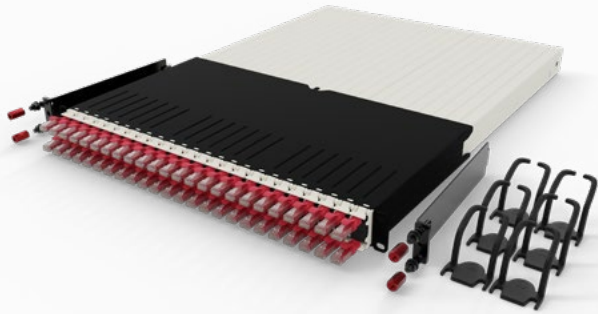

PATCHBOX

patchbox.one Tech-Specs

patchbox.one / 8RU / Cat.6a

patchbox.one / 30RU / Cat.6a

patchbox.one / 30RU / Fiber Optic

patchbox.one / 8RU / Cat.6a

PATCHBOX® is the most innovative cabling system for network racks ever. The patchbox.one / 8RU with Cat.6a cables consists of a Frame, the Patchcatch – our 0RU cable manager – and 24 Cable Cassettes with retractable flat cables inside. The cables are 0.8m long and cover up to 8RU - ideal for small wall cabinets. You can decide between UTP and STP shielding and eight different cable colours for better overview.

Width: 587 mm Height: 55 mm Depth: 557 mm | Width: 23.11 in Height: 2.16 in Depth: 21.92 in

Custom Tariff Number

85444210

Width: 481.5 mm / 19 in

Depth: 365 mm / 14.37 in

Height: 44 mm / 1.73 in

patchbox.one / 30RU / Cat.6a

PATCHBOX® is the most innovative cabling system for network racks ever. The patchbox.one / 30RU with Cat.6a cables consists of a Frame, Mounting Rails, the Patchcatch – our ORU cable manager – and 24 Cable Cassettes with retractable flat cables inside. The cables are 1.8m long and cover up to 30RU. You can decide between UTP and STP shielding and eight different cable colours for better overview.

Items included

6 x Patchcatch

2 x Mounting Rails incl. Hex Nuts

1 x Frame

24 x Cassette

Technical Information

STP Cable

Flat Cat.6a U/FTP, ISO/IEC 11801 Channel Class Ea, ANSI/EIA/TIA-568 Cat 6A Channel, 500MHz, AWG36, 100% stranded copper, PVC jacket, PoE (802.3af), RoHS compliant