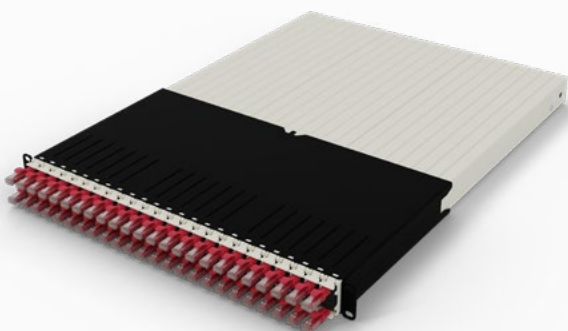

PATCHBOX

patchbox.one Tech-Specs

patchbox.one / 8RU / Cat.6a

patchbox.one / 30RU / Cat.6a

patchbox.one / 30RU / Fiber Optic

patchbox.one / 8RU / Cat.6a

PATCHBOX® is the most innovative cabling system for network racks ever. The patchbox.one / 8RU with Cat.6a cables consists of a Frame, the Patchcatch – our 0RU cable manager – and 24 Cable Cassettes with retractable flat cables inside. The cables are 0.8m long and cover up to 8RU - ideal for small wall cabinets. You can decide between UTP and STP shielding and eight different cable colours for better overview.

PATCHBOX® is the most innovative cabling system for network racks ever. The patchbox.one / 30RU with Cat.6a cables consists of a Frame, Mounting Rails, the Patchcatch – our ORU cable manager – and 24 Cable Cassettes with retractable flat cables inside. The cables are 1.8m long and cover up to 30RU. You can decide between UTP and STP shielding and eight different cable colours for better overview.

Items included

6 x Patchcatch

2 x Mounting Rails incl. Hex Nuts

1 x Frame

24 x Cassette

Technical Information

STP Cable

Flat Cat.6a U/FTP, ISO/IEC 11801 Channel Class Ea, ANSI/EIA/TIA-568 Cat 6A Channel, 500MHz, AWG36, 100% stranded copper, PVC jacket, PoE (802.3af), RoHS compliant

UTP Cable

Flat Cat.6a U/UTP, ISO/IEC 11801 Channel Class Ea, ANSI/EIA/TIA-568 Cat 6A Channel, 500MHz, AWG30, 100% stranded copper, PVC jacket, PoE++ (802.3bt, Type 3 (60 W)), RoHS compliant

Connector Cat.6a