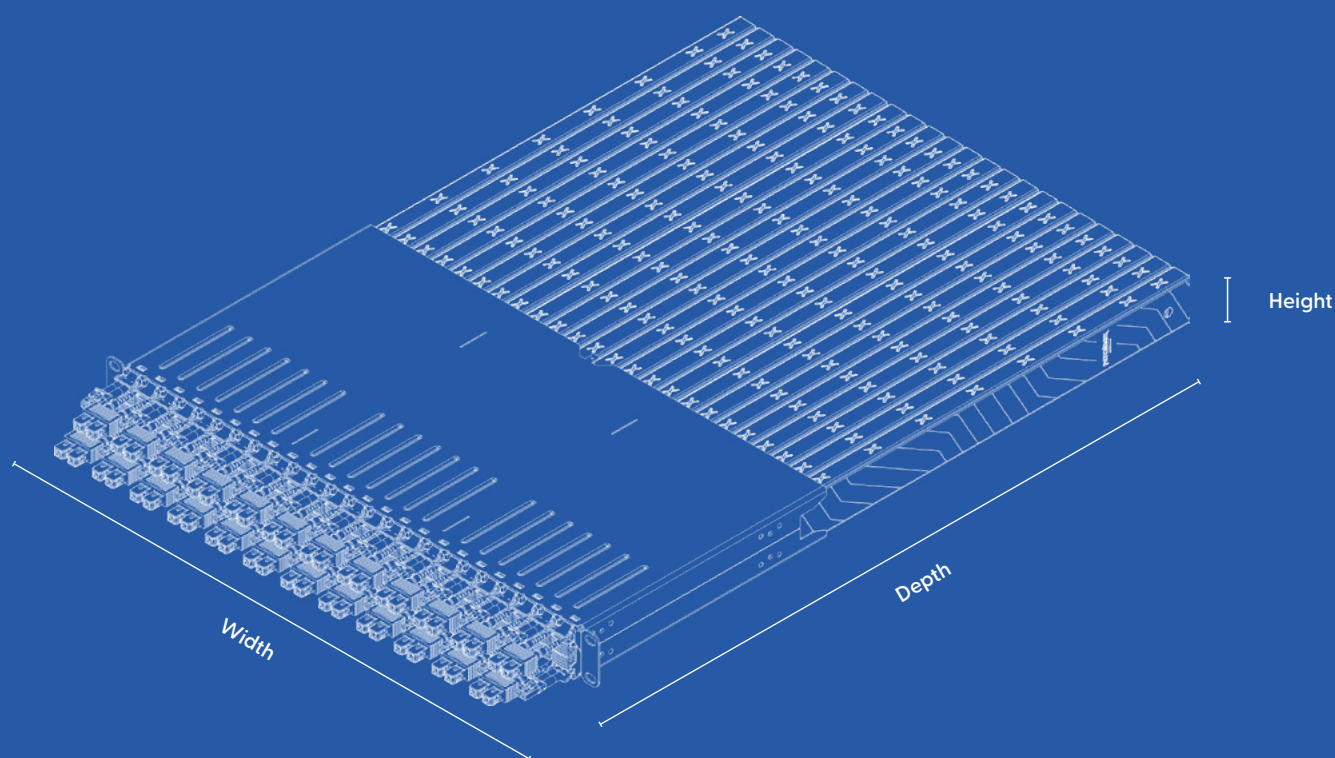

Technical Information LC-SC

O2 Cable

OS2 RBS 9µ/125µ, G.657B3, LSZH, Yellow, Single-Mode, RoHS compliant

OM4 Cable

OM4 RBS 50µ/125µ, LSZH, Erika Violet, Multi-Mode, RoHS compliant

Connector

LC Duplex – LC Duplex / LC Duplex – SC Duplex

Cable Length

1.8 m / 6 ft cover 30RU

Frame

RAL9005 powder coated steel

Cassette Profiles

ABS and RAL9001

Plastic Parts

Polyoxymethylene POM

Mounting Rails

Steel and RAL9005

Operating Temperature Range

-20°C – 60°C

Ambient Humidity Non-Condensing

10% – 90%

Gross Weight

8.56 kg / 18.87 lbs

Packaging Dimensions

Width: 799 mm Height: 55 mm Depth: 587 mm | Width: 31.45 in Height: 2.16 in Depth: 23.11 in

HS-Code

854 470

Width: 481.5 mm / 19 in

Depth: 600 mm / 23,62 in

Height: 44 mm / 1,73 in