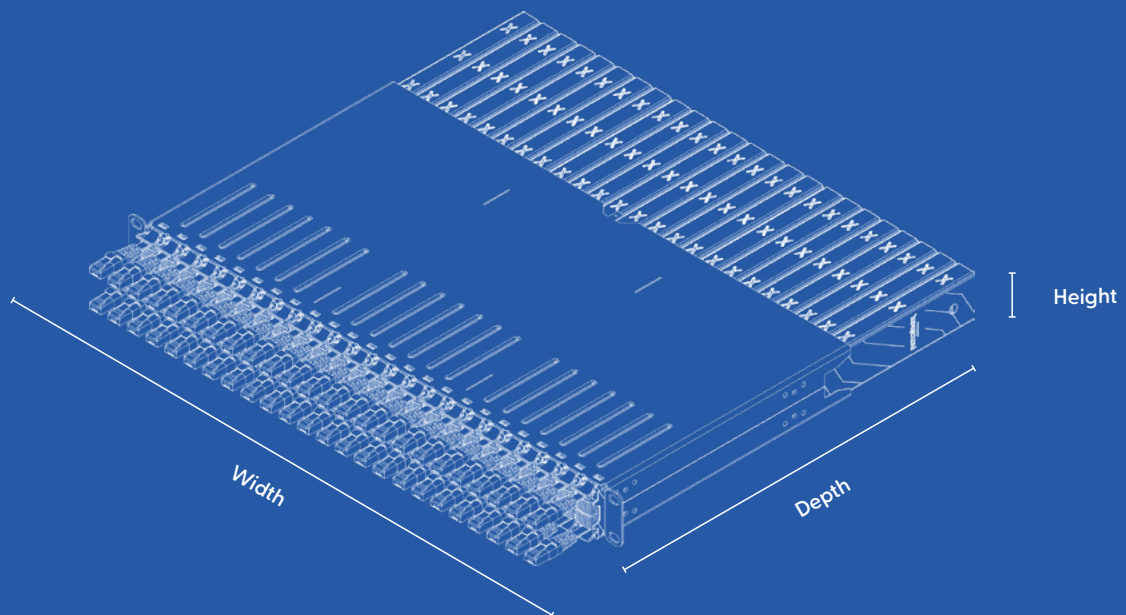

Width: 587 mm Height: 55 mm Depth: 557 mm | Width: 23.11 in Height: 2.16 in Depth: 21.92 in

Custom Tariff Number

85444210

Width: 481.5 mm / 19 in

Depth: 365 mm / 14.37 in

Height: 44 mm / 1.73 in

patchbox.one / 30RU / Cat.6a

PATCHBOX® is the most innovative cabling system for network racks ever. The patchbox.one / 30RU with Cat.6a cables consists of a Frame, Mounting Rails, the Patchcatch – our ORU cable manager – and 24 Cable Cassettes with retractable flat cables inside. The cables are 1.8m long and cover up to 30RU. You can decide between UTP and STP shielding and eight different cable colours for better overview.