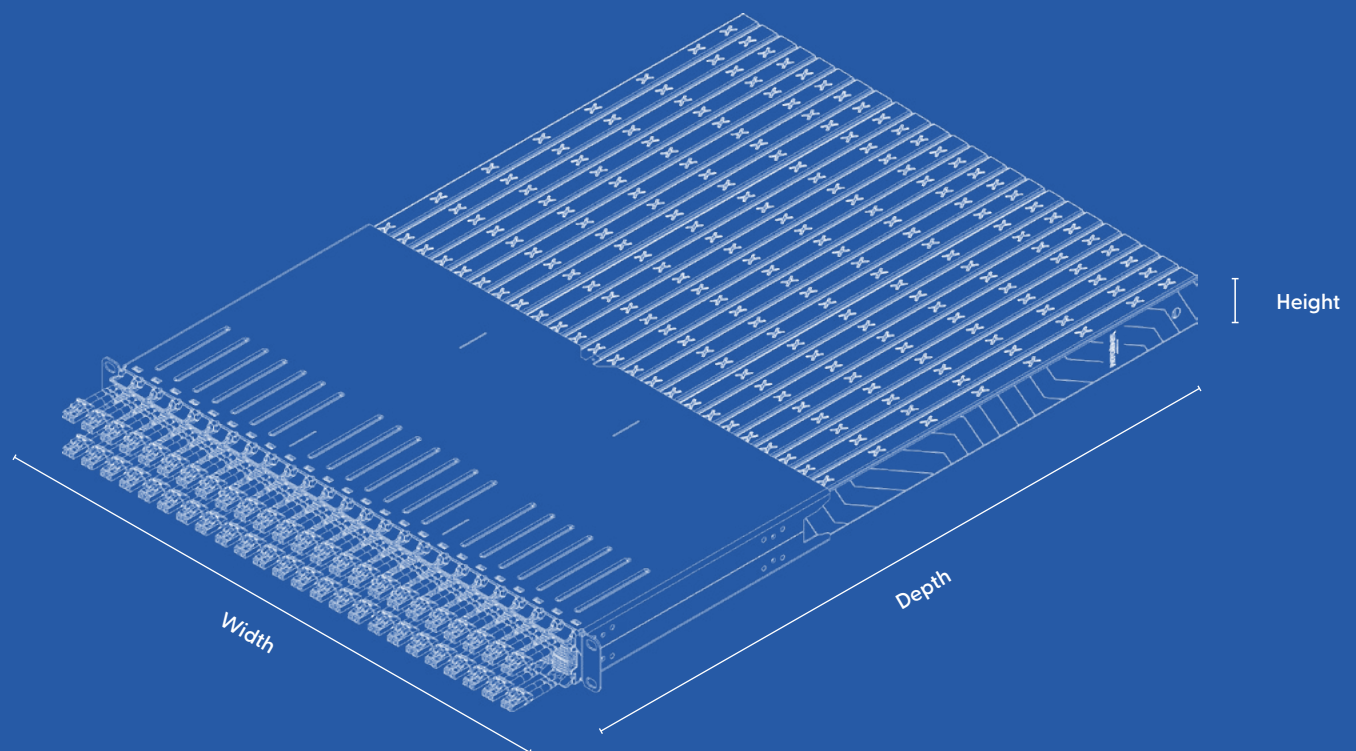

85447000

Width: 481.5 mm / 19 in

Depth: 600 mm / 23.62 in

Height: 44 mm / 1.73 in

Technical Information LC-SC

O2 Cable

OS2 RBS 9µ/125µ, G.657B3, LSZH, Yellow, Single-Mode, RoHS compliant

OM4 Cable